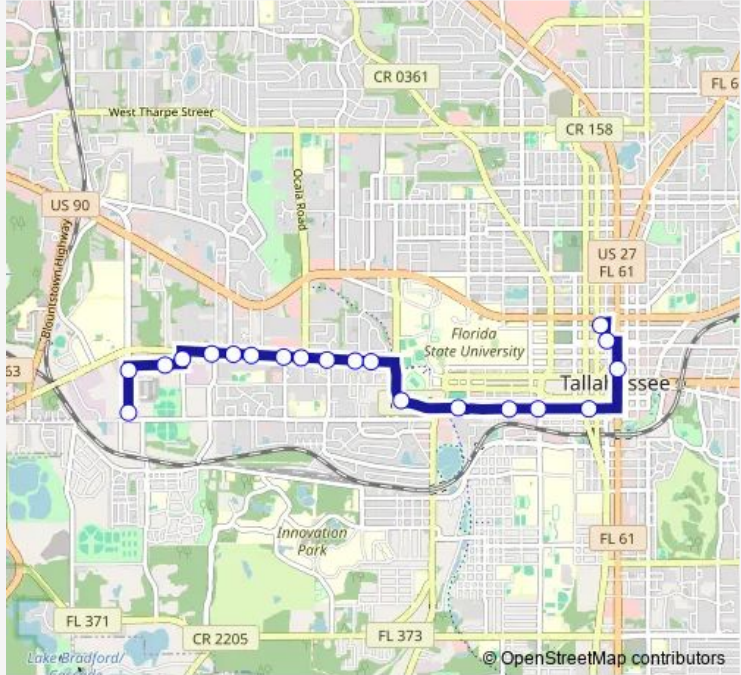

[Go to website](#)

Direction
 Appleyard DR AT Starmetro Nb — Plaza Gate 21
 20 stops
[Open route schedule](#)

- Appleyard DR AT Starmetro Nb
- Appleyard DR AT Municipal WAY Nb
- Municipal WAY AT Hope Community Eb
- Dupree ST AT Kearney Center Eb
- Pensacola AT Mabry Eb
- W Pensacola ST White DR Eb
- W Pensacola ST AT Benchmark Apts Eb
- W Pensacola ST Ausley Rd
- W Pensacola ST S Ocala RD Eb
- W Pensacola ST S Lipona RD Eb
- Pensacola AT Atkinson Eb
- W Pensacola ST Rivoli RD Eb
- Stadium DR Hendry ST Eb
- Gaines AT Woodward Eb
- Gaines AT GAY Eb
- Gaines AT Railroad Eb
- Gaines AT Bronough Eb
- Monroe ST AT Jefferson Nb
- E Park AVE S Adams ST Wb
- Plaza Gate 21

Route schedule
 Appleyard DR AT Starmetro Nb — Plaza Gate 21

Monday	—
Tuesday	—
Wednesday	—
Thursday	—
Friday	—
Saturday	—
Sunday	11:00-17:00

Route info
 Direction: Appleyard DR AT Starmetro Nb
 Stops: 20
 Trip Duration: 0 hour 30 min

SUN 3 — Sunday 3 BusMaps

Direction

undefined — undefined

0 stops

[Open route schedule](#)

Route schedule

undefined — undefined

Monday	—
Tuesday	—
Wednesday	—
Thursday	—
Friday	—
Saturday	—
Sunday	11:30-17:30

Route info

Direction:

Stops: 0

Trip Duration: — min

SUN 3 Bus time schedules and route maps are available in an offline PDF at busmaps.com. Use the busmaps.com website to see live bus times, train schedule or subway schedule, and step-by-step directions for all public transit in Tallahassee