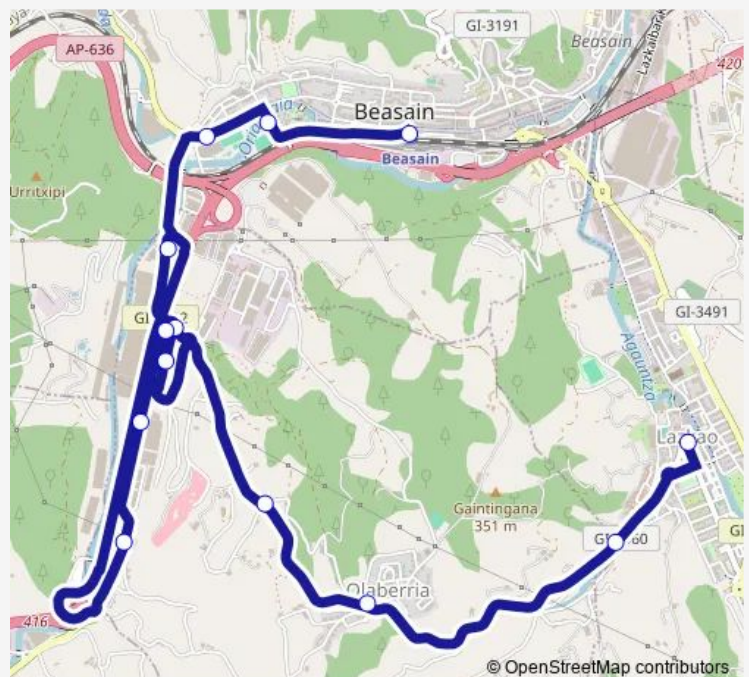

Thursday 07:55-18:30

Friday 07:55-18:30

Saturday 09:30-18:30

Sunday 09:30-18:30

Route info

Direction: Hirigoien 3

Stops: 13

Trip Duration: 0 hour 23 min