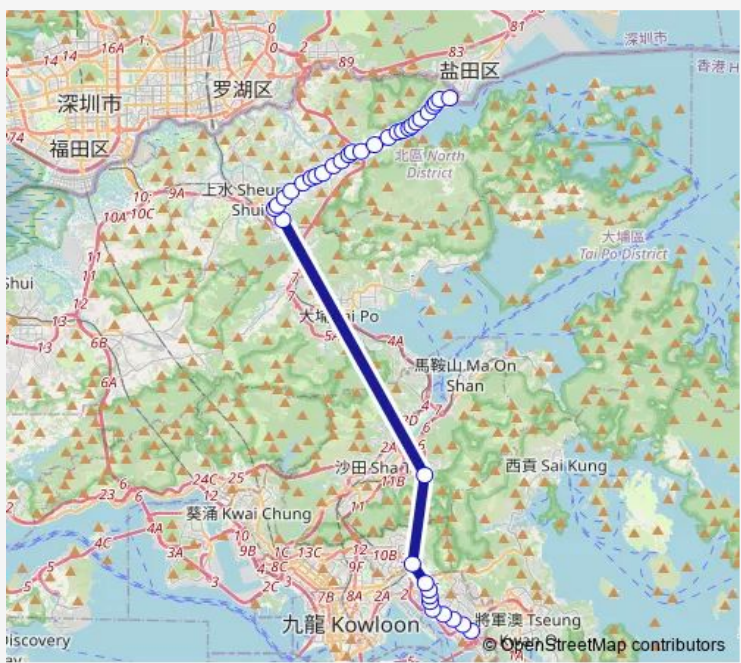

- [Ctb] LAM TIN Station|[Kmb+Ctb] LAM TIN Station/
Lam TIN Station|[Kmb] LAM TIN Station|[Xb] LAM TIN Station Public Transport Interchange
- [Ctb] Kwun Tong LAW Courts, LEI YUE MUN Road|[Kmb+Ctb] Kwun Tong LAW Courts/
Kwun Tong LAW Courts, LEI YUE MUN Road|[Kmb] Kwun Tong LAW Courts
- [Kmb] APM Millennium City 5|[Xb] APM Millennium City 5 Access Road
- [Ctb] Millennium City, Kwun Tong Road|[Kmb] Kwun Tong BBI - Millennium City
- [Kmb] Ting FU Street, Kwun Tong
- [Ctb] Lower Ngau TAU KOK Estate, Kwun Tong Road|[Kmb] Lower Ngau TAU KOK Estate
- [Kmb] Telford Gardens
- [Ctb] Kowloon BAY Station, Kwun Tong Road|[Kmb] Kowloon BAY Station
- [Kmb] KAI TAI Court
- [Kmb] Ngau CHI WAI BBI - Hung Ngok House
- [Ctb] Tate'S Cairn Tunnel BUS-BUS Interchange|[Kmb+Ctb] Tate'S Cairn Tunnel/
Tate'S Cairn Tunnel Toll Plaza|[Kmb] Tate'S Cairn Tunnel

- [Ctb] Tong Hang, Jockey Club Road|[Kmb] Tong Hang|[Lwb] Tong Hang
- [Kmb] FAN Leng Lau|[Lwb] FAN Leng Lau

Route schedule

[Ctb] LAM TIN Station|[Kmb+Ctb] LAM TIN Station/
Lam TIN Station|[Kmb] LAM TIN Station|[Xb] LAM TIN Station Public Transport Interchange — [Kmb] SHA TAU KOK BUS Terminus

Monday	17:50
Tuesday	17:50
Wednesday	17:50
Thursday	17:50
Friday	17:50
Saturday	08:30-17:50
Sunday	08:30-17:50

Route info

Direction: [Ctb] LAM TIN Station|[Kmb+Ctb] LAM TIN Station/
Lam TIN Station|[Kmb] LAM TIN Station|[Xb] LAM TIN Station Public Transport Interchange

Stops: 38

Trip Duration: 1 hour 16 min

[Ctb] Luen WO HUI Playground, SHA TAU KOK Road[[Kmb] Luen WO HUI Playground][Lwb] Luen WO HUI Playground

[Ctb] Green Code, SHA TAU KOK Road[[Kmb] Green Code

[Kmb] Lung Yeuk Tau