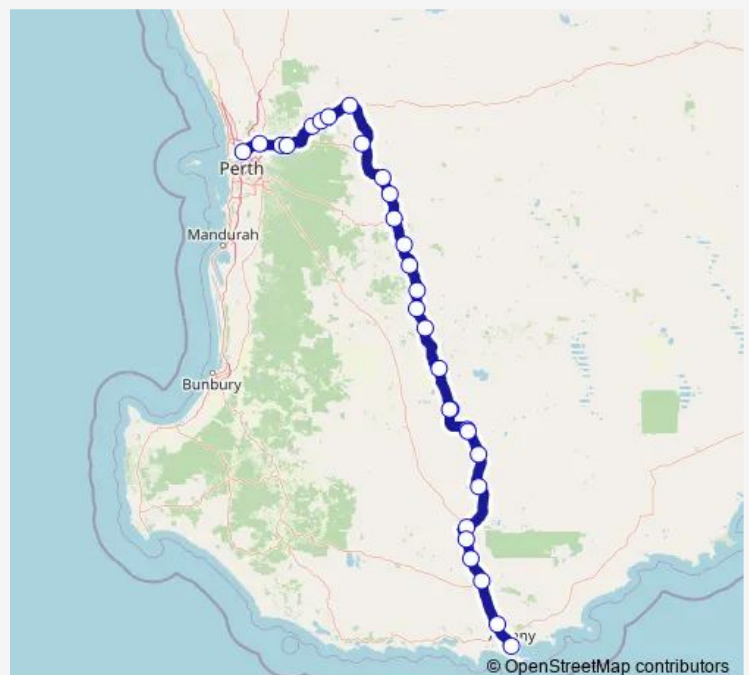

Friday —

Saturday —

Sunday —

Route info

Direction: Transwa Bay Transwa East Perth

Stops: 30

Trip Duration: 8 hour 45 min

Albany

Transwa Bay Transwa Broomehill

Transwa Bay Transwa Gnowangerup

Transwa Bay Transwa Tambellup

Grantham St Transwa Cranbrook

Albany Hwy Transwa Tenterden

Albany Hwy Transwa Kendenup Turnoff

Transwa Bay Transwa Mt Barker

Albany Hwy Transwa Redmond Turnoff

Proudlove Pde Transwa Albany

Direction

Transwa Bay Transwa East Perth — Proudlove Pde Transwa Albany

30 stops

[Open route schedule](#)

Transwa Bay Transwa East Perth

Midland Stn Transwa Midland

Friday 09:00

Saturday —

Sunday 13:00

Route info

Direction: Transwa Bay Transwa East Perth

Stops: 30

Trip Duration: 7 hour 55 min

Grantham St Transwa Cranbrook