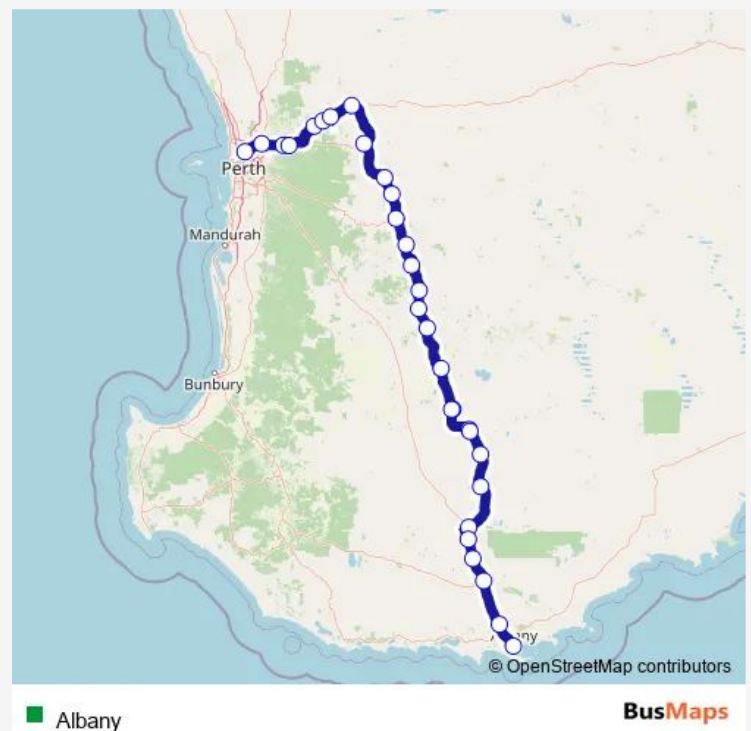

Great Southern Hwy Transwa Woodanilling Turnoff

Austral Tce Transwa Katanning

Route schedule

Transwa Bay Transwa East Perth — Proudlove Pde Transwa Albany

Monday	—
Tuesday	09:45
Wednesday	—
Thursday	—
Friday	—
Saturday	—
Sunday	—

Route info

Direction: Transwa Bay Transwa East Perth

Stops: 30

Trip Duration: 8 hour 45 min

Transwa Bay Transwa Broomehill

Transwa Bay Transwa Gnowangerup

Transwa Bay Transwa Tambellup

Grantham St Transwa Cranbrook

Albany Hwy Transwa Tenterden

Albany Hwy Transwa Kendenup Turnoff

Transwa Bay Transwa Mt Barker

Albany Hwy Transwa Redmond Turnoff

Proudlove Pde Transwa Albany

Direction

Transwa Bay Transwa East Perth — Proudlove Pde Transwa Albany

30 stops

[Open route schedule](#)

Transwa Bay Transwa East Perth

Midland Stn Transwa Midland

Great Eastern Hwy Transwa Mundaring

Great Eastern Hwy Transwa Sawyers Valley

Great Eastern Hwy Transwa Wundowie

Great Eastern Hwy Transwa Bakers Hill