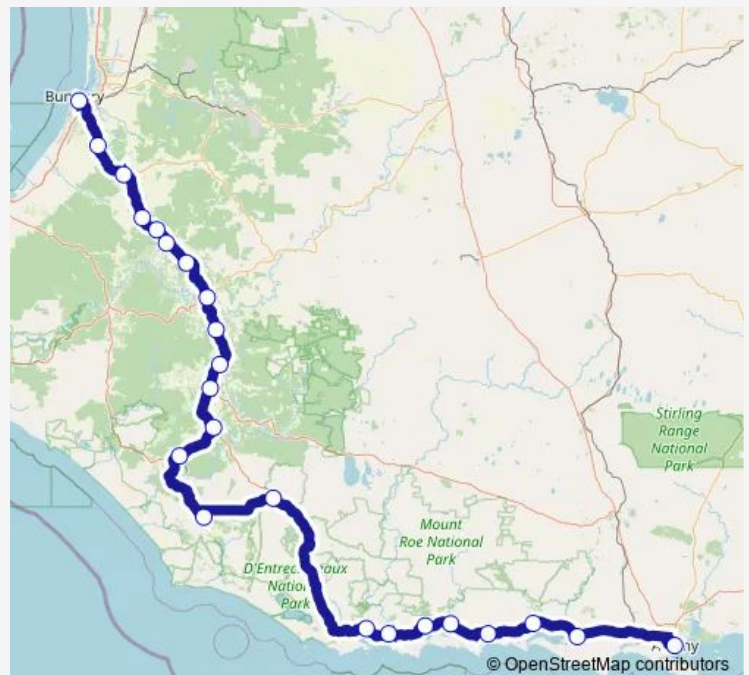

Monday 12:00

Tuesday 12:00

Wednesday —

Thursday 12:00

Friday —

Saturday 12:00

Sunday 12:00

Route info

Direction: Bunbury Rail Stn Transwa Bunbury Passenger Terminal

Stops: 23

Trip Duration: 6 hour 5 min

South Coast Hwy Transwa Youngs Siding

Proudlove Pde Transwa Albany

Direction

Proudlove Pde Transwa Albany — Bunbury Rail Stn Transwa Bunbury Passenger Terminal

22 stops

[Open route schedule](#)

Proudlove Pde Transwa Albany

South Coast Hwy Transwa Youngs Siding

Hollings Rd Transwa Denmark

South Coast Hwy Transwa Parryville

South Coast Hwy Transwa Kent River

Transwa Bay Transwa Bow Bridge

Saturday —

Sunday —

Route info

Direction: Bunbury Rail Stn Transwa Bunbury Passenger Terminal

Stops: 22

Trip Duration: 5 hour 30 min

Albany Bus time schedules and route maps are available in an offline PDF at busmaps.com. Use the busmaps.com website to see live bus times, train schedule or subway schedule, and step-by-step directions for all public transit in Balingup