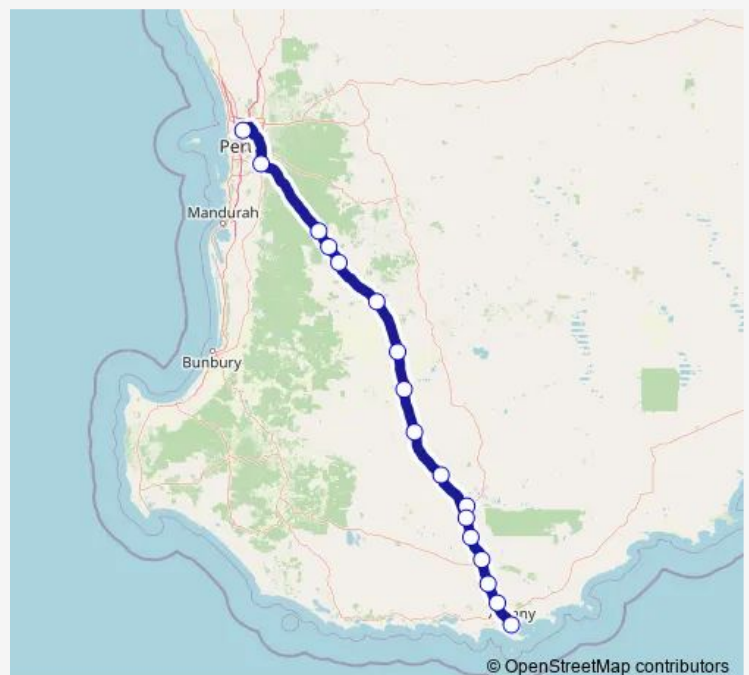

Direction

Transwa Bay Transwa East Perth — Proudlove Pde Transwa Albany

17 stops

[Open route schedule](#)

Transwa Bay Transwa East Perth

Armadale Stn Transwa Armadale

Albany Hwy Transwa North Bannister

Albany Hwy Transwa Bannister

Transwa Bay Transwa Crossman

Transwa Bay Transwa Williams

Transwa Bay Transwa Arthur River

Transwa Bay Transwa Beaufort River

Transwa Bay Transwa Kojonup

Transwa Bay Transwa Tunney

Grantham St Transwa Cranbrook

Route info

Direction: Transwa Bay Transwa East Perth

Stops: 17

Trip Duration: 6 hour 5 min

Direction

Proudlove Pde Transwa Albany — Transwa Bay Transwa East Perth Set-Down

17 stops

[Open route schedule](#)

Transwa Bay Transwa Tunney

Transwa Bay Transwa Kojonup

Transwa Bay Transwa Beaufort River

Transwa Bay Transwa Arthur River

Transwa Bay Transwa Williams

Transwa Bay Transwa Crossman

Albany Hwy Transwa Bannister