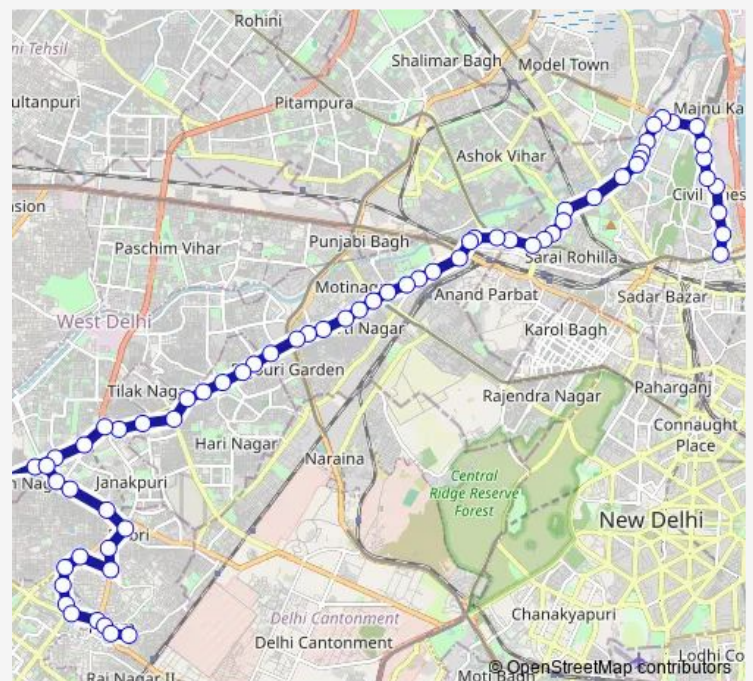

Gulabi Bagh

Shastri Nagar A Block

Subhadra Colony

Route schedule

Isbt Nityanand Marg — Mangla Puri Terminal

Monday 07:05-22:00

Tuesday 07:05-22:00

Wednesday 07:05-22:00

Thursday 07:05-22:00

Friday 07:05-22:00

Saturday 07:05-22:00

Sunday 07:05-22:00

Route info

Direction: Isbt Nityanand Marg

Stops: 66

Trip Duration: 1 hour 54 min