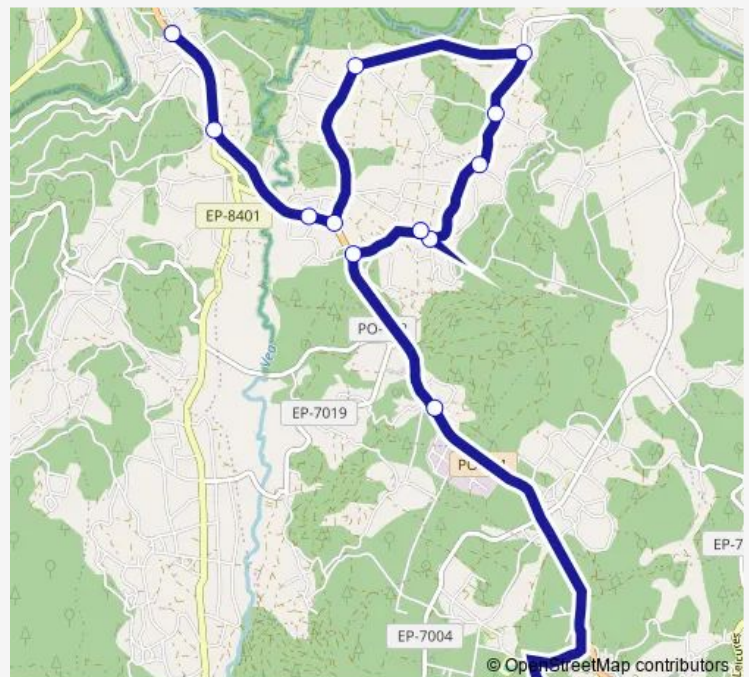

Riba De Ve

Fontenlo

Barco

Route schedule

IES Avelina Valladares — Barco

Monday 14:30

Tuesday 14:30-18:15

Wednesday 14:30

Thursday 14:30

Friday 14:30

Saturday —

Sunday —

Route info

Direction: IES Avelina Valladares

Stops: 13

Trip Duration: 0 hour 34 min

■ Xg659002 — IES Avelina Valladares - Barco

Direction

Barco — IES Avelina Valladares

13 stops

[Open route schedule](#)

Barco
Fontenlo
Riba De Ve
Panadería (Carretera Gene
Cora
Sieiro
Barro
Trascesto
Panaderia Santa Cristina
Sorribas
O Rollo
Monteiro (Pozo De Baloira
IES Avelina Valladares

Route schedule

Barco — IES Avelina Valladares

Monday	07:56
Tuesday	07:56-15:41
Wednesday	07:56
Thursday	07:56
Friday	07:56
Saturday	—
Sunday	—

Route info

Direction: Barco

Stops: 13

Trip Duration: 0 hour 34 min