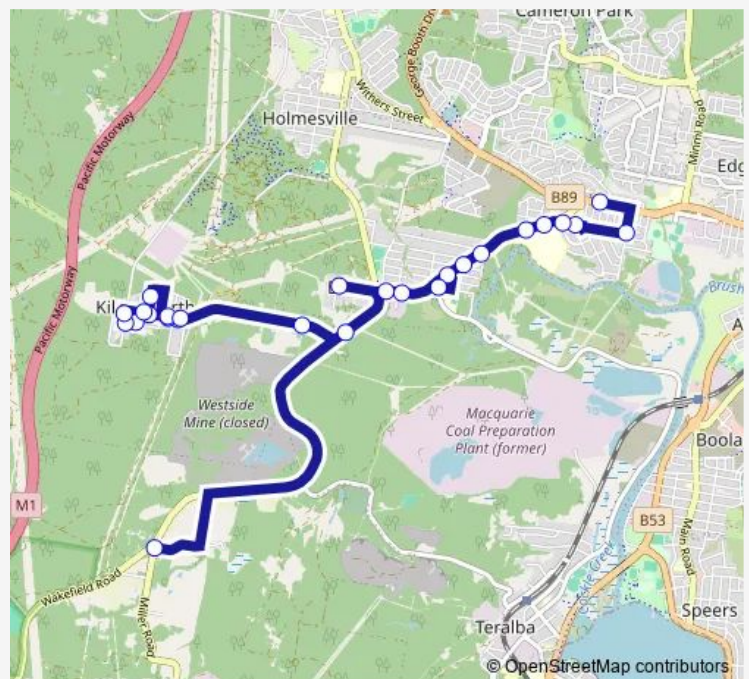

School Bus 6283 St Benedicts PS to Wakefield

[Go to website](#)

Direction

St Benedict's Primary School, Main Rd — School Rd At Miller Rd

26 stops

[Open route schedule](#)

- St Benedict's Primary School, Main Rd
- Garth St Opp Windsor St
- Crest Av Opp Edgeworth Heights Public School
- Crest Av At Aroona St
- Hawkins Masonic Village, Northville Dr
- Northville Dr Opp New Heights Christian Church
- Northville Dr Opp Carinda Av
- Northville Dr At Thomas St
- Northville Dr After Macquarie St
- Barnsley Public School, Cliffbrook St
- Northville Dr Opp Highcross St
- Northville Dr Opp Government Rd
- Charlton St At Bendigo St
- Wakefield Rd Opp The Broadway
- West Wallsend Colliery, The Broadway
- The Broadway After The Trongate
- The Broadway After Throckmorton St
- The Broadway Opp Brooks St
- Stephenson St At Park St
- Park St At The Boulevarde
- The Boulevarde At The Broadway

Route schedule

St Benedict's Primary School, Main Rd — School Rd At Miller Rd

Monday	15:10
Tuesday	15:10
Wednesday	15:10
Thursday	15:10
Friday	15:10
Saturday	—
Sunday	—

Route info

Direction: St Benedict's Primary School, Main Rd

Stops: 26

Trip Duration: 0 hour 30 min

6283 — St Benedicts PS to Wakefield

The Broadway Before Brooks St

Brooks St Before Killingworth Rd

The Broadway Before Throckmorton St

The Broadway Before The Trongate