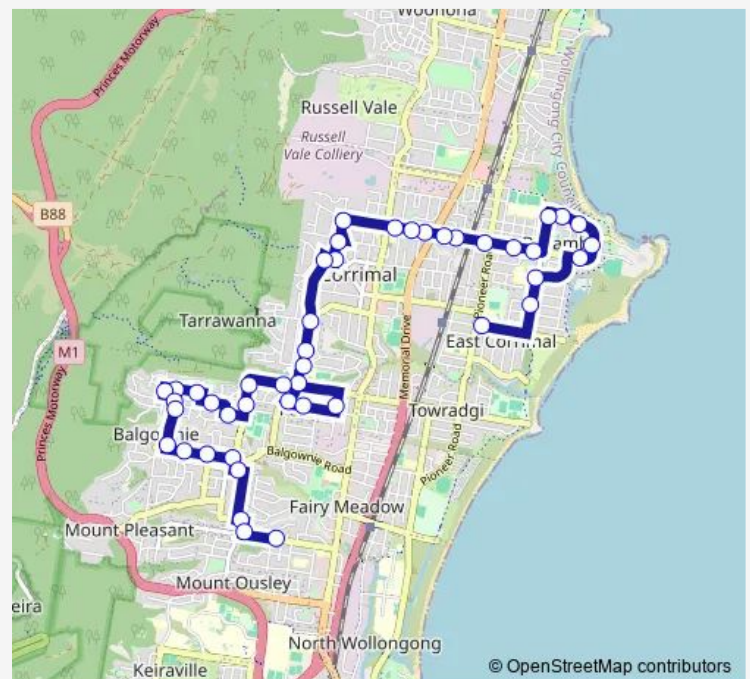

Rothery St Opp Bellambi Bowling Club

Rothery St At Edwina St

Rothery St After Edwina St

Rothery St Before Cross St

Rothery St Opp Eager St

Corrimal Public School, Rothery St

Bloomfield Av At Robson St

Lemrac Av At Coxs Av

Lemrac Av At Francis St

Foothills Rd After Francis St

### Route schedule

Corrimal High School, Murray Rd — Cabbage Tree Lane After Mclean Av

Monday	13:35
Tuesday	—
Wednesday	—
Thursday	—
Friday	—
Saturday	—
Sunday	—

### Route info

Direction: Corrimal High School, Murray Rd

Stops: 45

Trip Duration: 0 hour 37 min

S075 — Corrimal HS to Cabbage Tree Lane af Mclean Ave via Fernhill

Meadow St Opp Harrigan St

Tarrawanna Community Hall, Meadow St