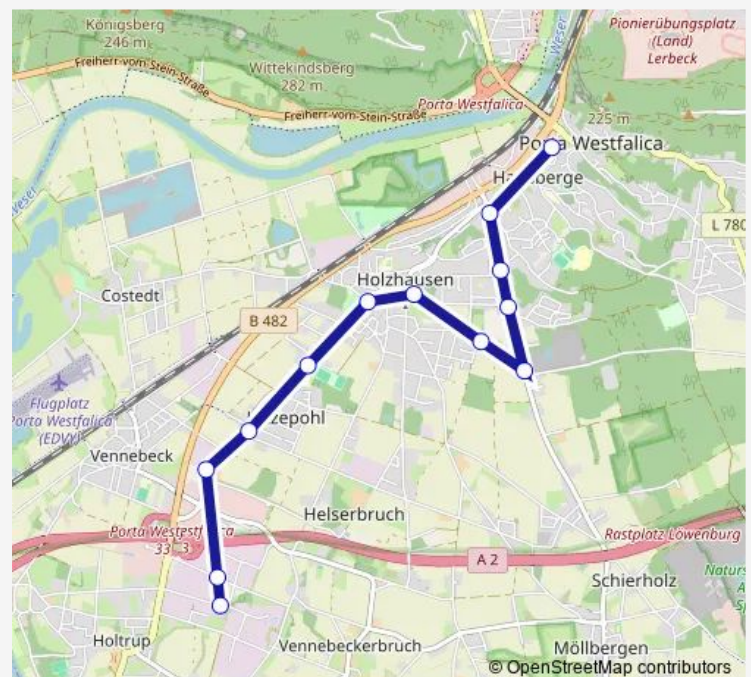

PW-Vennebeck, Autobahn

PW-Holtrup, Rehwinkel

PW-Holtrup, Osterkamp

Route schedule

PW-Hausberge, Schalksburg — PW-Holtrup, Osterkamp

Monday 18:09-20:09

Tuesday 18:09-20:09

Wednesday 18:09-20:09

Thursday 18:09-20:09

Friday 18:09-20:09

Saturday 08:09-20:09

Sunday 14:09-19:09

Route info

Direction: PW-Hausberge, Schalksburg

Stops: 13

Trip Duration: 0 hour 13 min

418

Direction

PW-Holtrup, Osterkamp — PW-Hausberge, Schalksburg

13 stops

[Open route schedule](#)

PW-Holtrup, Osterkamp

PW-Holtrup, Rehwinkel

PW-Vennebeck, Autobahn

Friday 18:26-20:26

Saturday 08:32-20:32

Sunday 14:32-19:32

Route info

Direction: PW-Holtrup, Osterkamp

Stops: 13

Trip Duration: 0 hour 15 min

418 Rail time schedules and route maps are available in an offline PDF at busmaps.com. Use the busmaps.com website to see live bus times, train schedule or subway schedule, and step-by-step directions for all public transit in Porta Westfalica