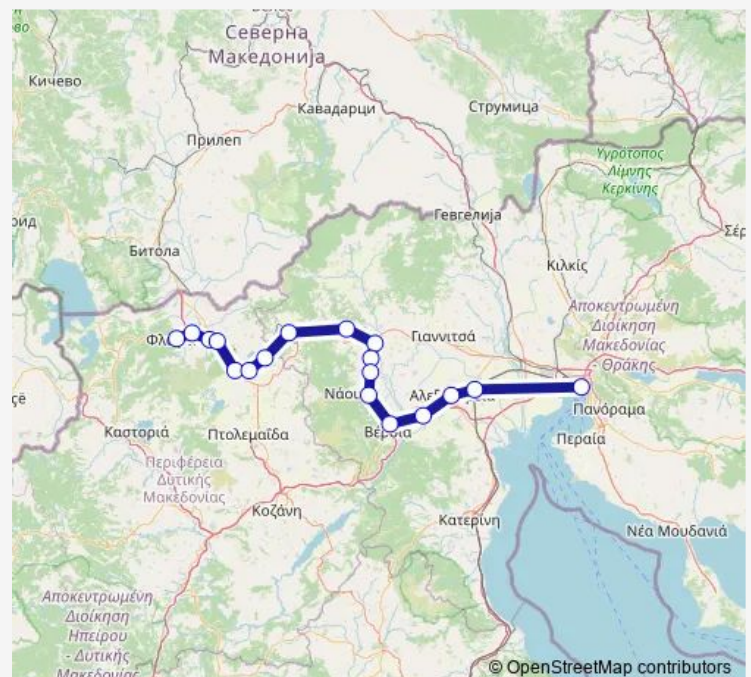

Rail Φλώρινα - Θεσσαλονίκη

[Go to website](#)

Direction

Φλώρινα — Θεσσαλονίκη

18 stops

[Open route schedule](#)

Φλώρινα

Μεσσήσιον

Σιταριά

Βεύη

Ξινό Νερό

Αμύνταιο

Αγ. Παντελεήμων

Άρρισσα

Έδεσσα

Σκύδρα

Πετραιά

Επισκοπή Νάουσας

Νάουσα

Βέροια

Ξεχασμένη Ημαθίας

Αλεξάνδρεια

Πλατύ

Θεσσαλονίκη

Route schedule

Φλώρινα — Θεσσαλονίκη

Monday 06:15-16:12

Tuesday 06:15-16:12

Wednesday 06:15-16:12

Thursday 06:15-16:12

Friday 06:15-16:12

Saturday 06:15-16:12

Sunday 06:15-16:12

Route info

Direction: Φλώρινα

Stops: 18

Trip Duration: 2 hour 32 min

■ Φλώρινα - Θεσσαλονίκη