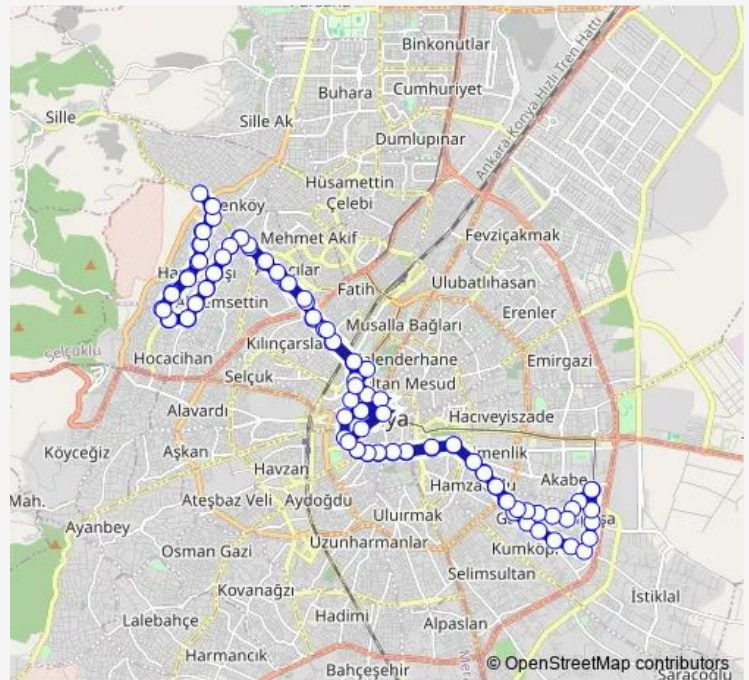

Bus 65-A Medrese Kumköprü - Medrese Kumköprü

[Go to website](#)

Direction

Erenköy Hareket Merkezi — Beşerler Cami

104 stops

[Open route schedule](#)

Erenköy Hareket Merkezi

Beşerler Cami

Alemdar Park

Sabirhane

Barut

Arafat Cami

Özcan

Sosyal

Batarya

Azam

Taşburun

Hocacihan İhl

Rahat

Kinataş

Seyyid

Şehit Ufuk Başarı Asm

Günlük

Timurtaş

Arif

Salkim

Gökçedağ

Route schedule

Erenköy Hareket Merkezi — Beşerler Cami

Monday 06:00-00:40⁺¹

Tuesday 06:00-00:40⁺¹

Wednesday 06:00-00:40⁺¹

Thursday 06:00-00:40⁺¹

Friday 06:00-00:40⁺¹

Saturday 06:00-00:25⁺¹

Sunday 07:00-00:30⁺¹

Route info

Direction: Erenköy Hareket Merkezi

Stops: 104

Trip Duration: 2 hour 6 min

■ 65-A — Medrese Kumköprü - Medrese Kumköprü