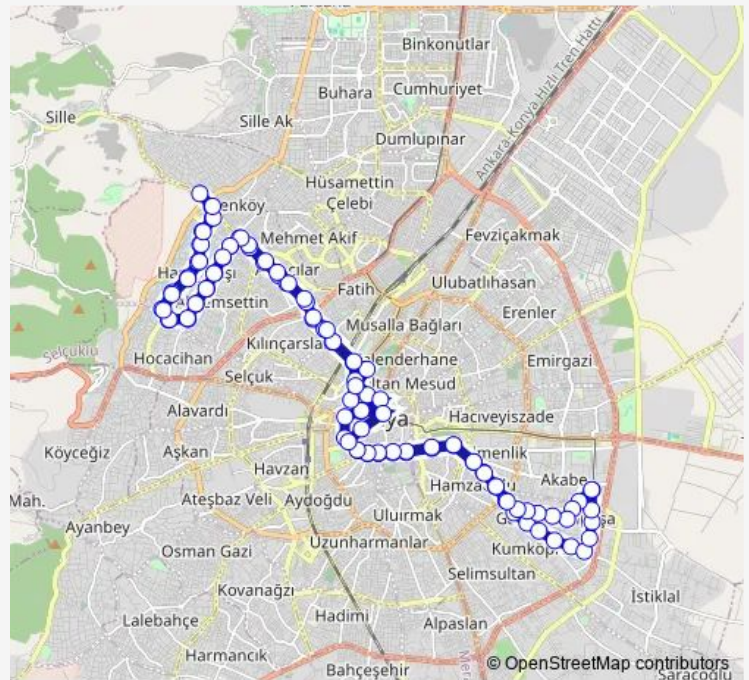

Thursday 06:00-00:40⁺¹

Friday 06:00-00:40⁺¹

Saturday 06:00-00:25⁺¹

Sunday 07:00-00:30⁺¹

Route info

Direction: Erenköy Hareket Merkezi

Stops: 104

Trip Duration: 2 hour 13 min

65-A — Medrese Kumköprü - Medrese Kumköprü

BusMaps

Yeditepe

Büyükbayram Ortaokulu

Otlukbeli

Eraydin

Rauf Denктаş

Trafik