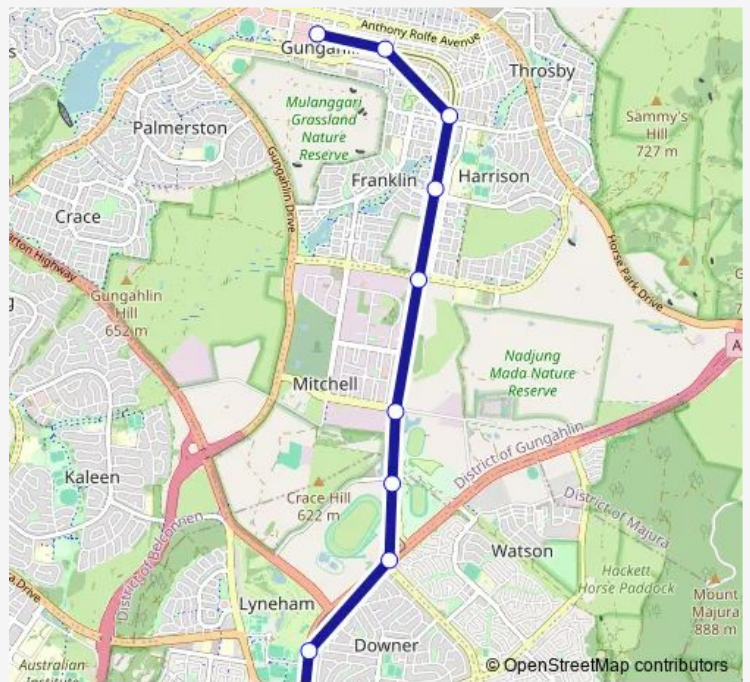

Tram X4 Dickson Avenue - Gungahlin Place

[Go to website](#)

Direction
 Dickson Platform 2 — Gungahlin Place Platform 1
 10 stops
[Open route schedule](#)

- Dickson Platform 2
- Swinden Street Platform 2
- Phillip Avenue Platform 2
- Epic and Racecourse Platform 2
- Sandford Street Platform 2
- Well Station Drive Platform 2
- Nullarbor Avenue Platform 2
- Mapleton Avenue Platform 2
- Manning Clark Crescent Platform 2
- Gungahlin Place Platform 1

Route schedule
 Dickson Platform 2 — Gungahlin Place Platform 1

Monday	—
Tuesday	—
Wednesday	—
Thursday	12:56
Friday	—
Saturday	—
Sunday	—

Route info
 Direction: Dickson Platform 2
 Stops: 10
 Trip Duration: 0 hour 18 min

X4 Tram time schedules and route maps are available in an offline PDF at busmaps.com. Use the busmaps.com website to see live bus times, train schedule or subway schedule, and step-by-step directions for all public transit in Canberra