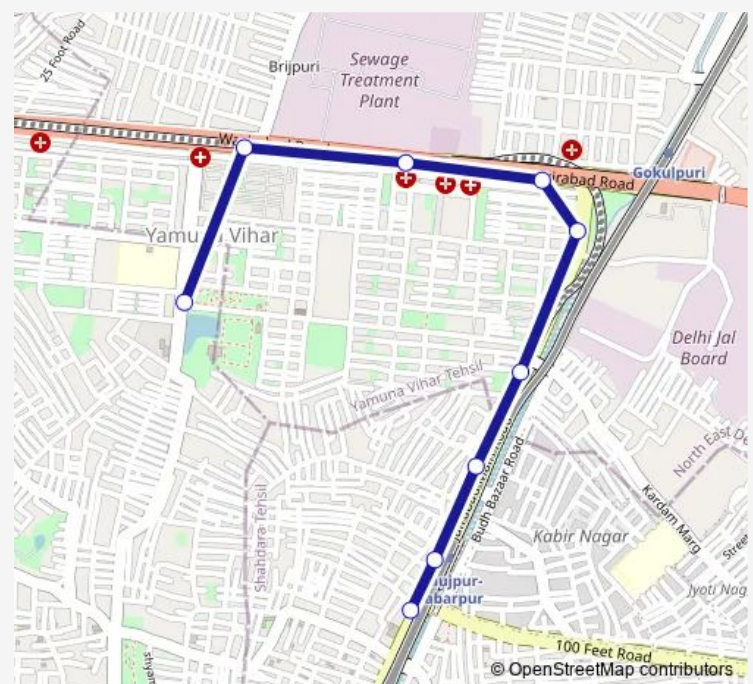

### Direction

Babarpur Ext / Maujpur Crossing — Yamuna Vihar Cluster Depot

9 stops

[Open route schedule](#)

Babarpur Ext / Maujpur Crossing

Maujpur Metro Station

Vijay Park / Kabir Nagar

Krishna Marg Kardam Puri

C4 Yamuna Vihar Crossing

Gokul Puri

C 4 Yamuna Vihar

Yamuna Vihar Brijpuri

Yamuna Vihar Cluster Depot

### Route schedule

Babarpur Ext / Maujpur Crossing — Yamuna Vihar Cluster Depot

Monday 00:16-23:54

Tuesday 00:16-23:54

Wednesday 00:16-23:54

Thursday 00:16-23:54

Friday 00:16-23:54

Saturday 00:16-23:54

### Route info

Direction: Babarpur Ext / Maujpur Crossing

Stops: 9

Trip Duration: 0 hour 10 min

■ 353stlup

353stlup Bus time schedules and route maps are available in an offline PDF at [busmaps.com](https://busmaps.com). Use the [busmaps.com](https://busmaps.com) website to see live bus times, train schedule or subway schedule, and step-by-step directions for all public transit in Delhi