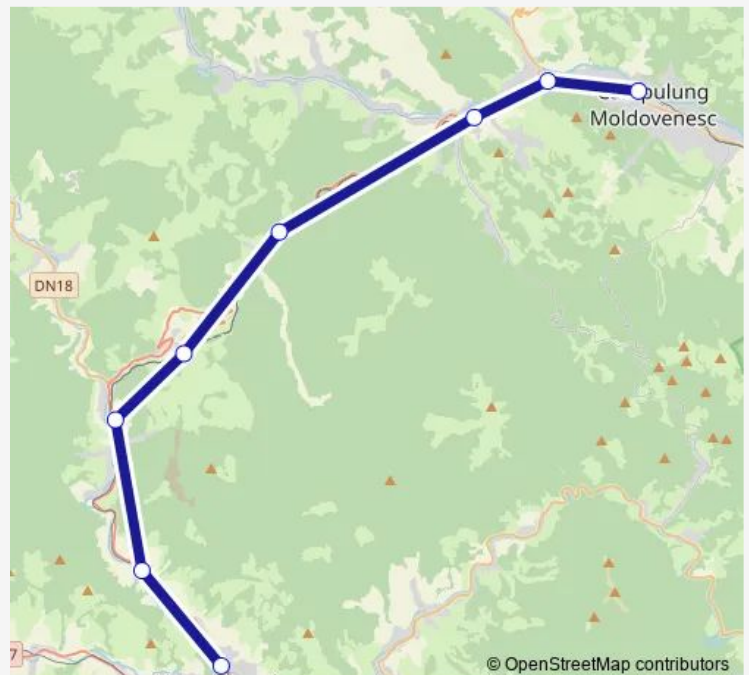

Rail R: Vatra Dornei - Câmpulung Mold. R: Vatra Dornei -
Argestru Hm. - Iacobeni - Mestecăniș Hm. - Valea Putnei
P.M. - Pojorâta Hm. - Sadova Hm. - Câmpulung Mold.

[Go to website](#)

Direction

Vatra Dornei — Câmpulung Mold.

Friday 06:05

Saturday —

Sunday —

Route info

Direction: Vatra Dornei

Stops: 8

Trip Duration: 1 hour 2 min

■ R: Vatra Dornei - Câmpulung Mold. — R: Vatra Dornei -
Argestru Hm. - Iacobeni - Mestecăniș Hm. - Valea Putnei... **BusMaps**