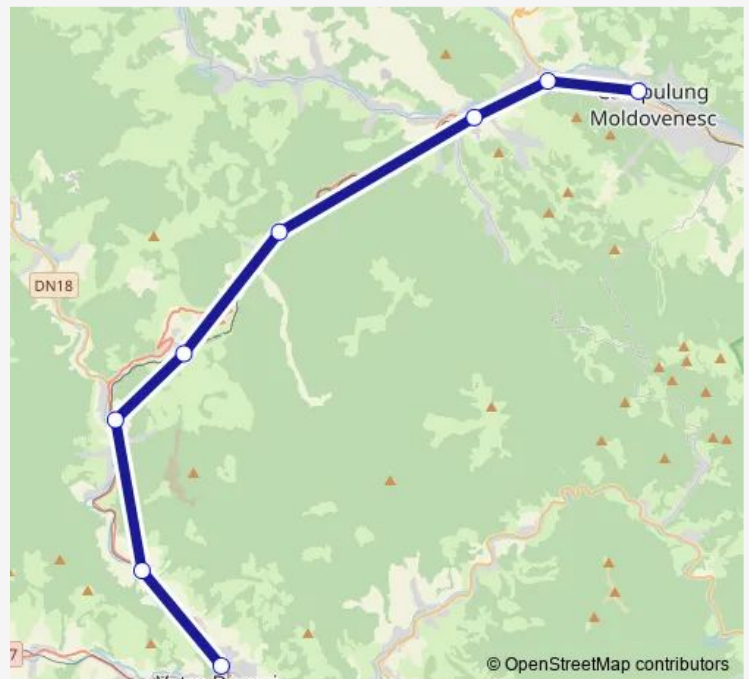

Rail R: Vatra Dornei - Câmpulung Mold. R: Vatra Dornei -
Argestru Hm. - Iacobeni - Mestecăniș Hm. - Valea Putnei
P.M. - Pojorâta Hm. - Sadova Hm. - Câmpulung Mold.

[Go to website](#)

Direction

Vatra Dornei — Câmpulung Mold.

8 stops

[Open route schedule](#)

Vatra Dornei

Argestru Hm.

Iacobeni

Mestecăniș Hm.

Valea Putnei P.M.

Pojorâta Hm.

Sadova Hm.

Câmpulung Mold.

Route schedule

Vatra Dornei — Câmpulung Mold.

Monday	06:05
Tuesday	06:05
Wednesday	06:05
Thursday	06:05
Friday	06:05
Saturday	—
Sunday	—

Route info

Direction: Vatra Dornei

Stops: 8

Trip Duration: 1 hour 2 min

■ R: Vatra Dornei - Câmpulung Mold. — R: Vatra Dornei -
Argestru Hm. - Iacobeni - Mestecăniș Hm. - Valea Putnei... **BusMaps**

R: Vatra Dornei - Câmpulung Mold. Rail time schedules and route maps are available in an offline PDF at busmaps.com. Use the busmaps.com website to see live bus times, train schedule or subway schedule, and step-by-step directions for all public transit in Sadova