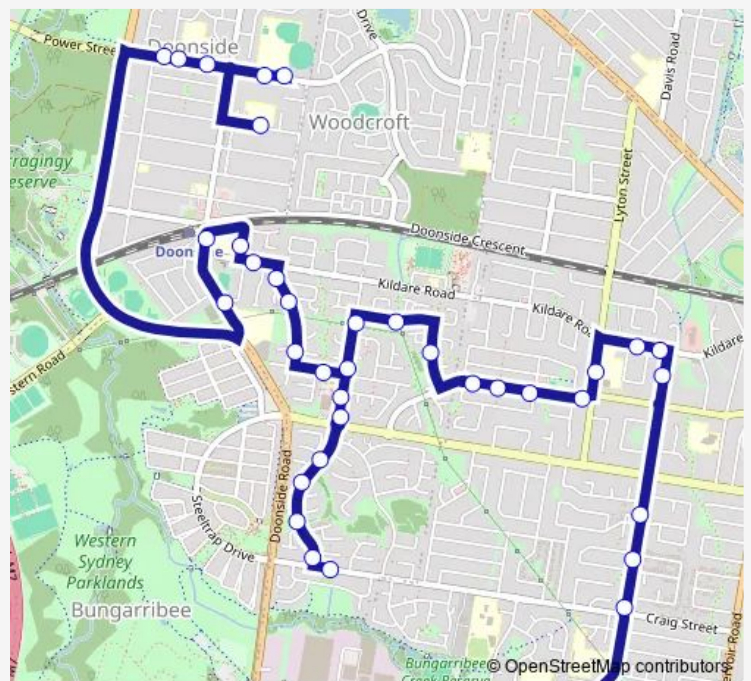

Monash Rd After Lancaster St

Monash Rd At Athlone St

Monash St After Athlone St

Monash Rd Before Girra Rd

Solaris Dr Before Orissa Way

Astral Dr Opp Suncrest PI

Rosenthal St After Astral Dr

Rosenthal St At Birdwood Av

Rosenthal St Opp Rainbow Shopping Centre

Douglas Rd Opp Wirraway PI

Rosenthal St Opp Hinkler PI

Rosenthal St After Kelsall St

Route schedule

Evans High School Bus Bay, Walters Rd — St John Vianney School, Cameron St

Monday	08:08
Tuesday	08:08
Wednesday	08:08
Thursday	08:08
Friday	08:08
Saturday	—
Sunday	—

Route info

Direction: Evans High School Bus Bay, Walters Rd

Stops: 37

Trip Duration: 0 hour 35 min

6065 — Evans HS to St John Vianneys PS via Blacktown West Ps

Rosenthal St After Alt Pl

Rosenthal St Before Balmain Pl

Rainbow Supermarket, Rosenthal St

Doonside Community Health Centre, Birdwood Av

Mandoo Dr Opp Melkarth Pl

Mandoo Dr Opp Helios Cres

Mandoo Dr After Saturn Pl