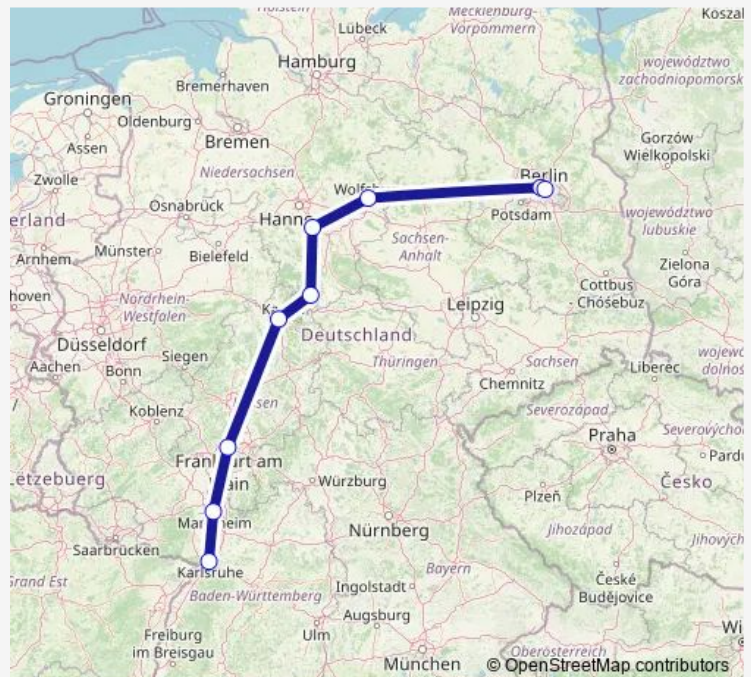

Rail ICE 2582

[Go to website](#)

Direction

Karlsruhe Hbf — Berlin Ostbahnhof

9 stops

[Open route schedule](#)

Karlsruhe Hbf

Mannheim Hbf

Frankfurt(Main)Süd

Kassel-Wilhelmshöhe

Göttingen

Hildesheim Hbf

Wolfsburg Hbf

Berlin Hbf (tief)

Berlin Ostbahnhof

Route schedule

Karlsruhe Hbf — Berlin Ostbahnhof

Monday —

Tuesday —

Wednesday —

Thursday —

Friday —

Saturday —

Sunday

13:50

Route info

Direction: Karlsruhe Hbf

Stops: 9

Trip Duration: 5 hour 59 min

ICE 2582

ICE 2582 Rail time schedules and route maps are available in an offline PDF at busmaps.com. Use the busmaps.com website to see live bus times, train schedule or subway schedule, and step-by-step directions for all public transit in Berlin