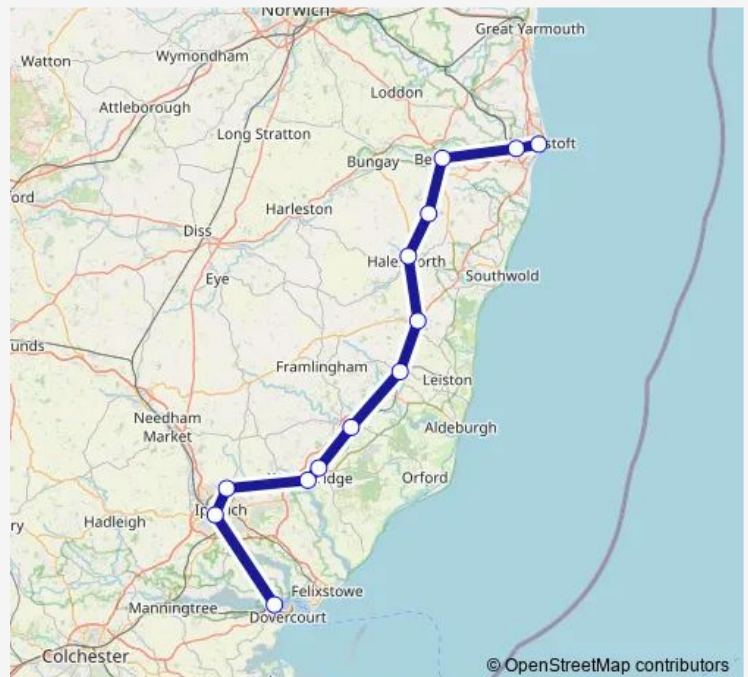

Beccles

Oulton Broad South

Lowestoft

Route schedule

Harwich International — Lowestoft

Monday 21:47

Tuesday 21:47

Wednesday 21:47

Thursday 21:47

Friday 21:47

Saturday 21:38

Sunday —

Route info

Direction: Harwich International

Stops: 13

Trip Duration: 1 hour 56 min