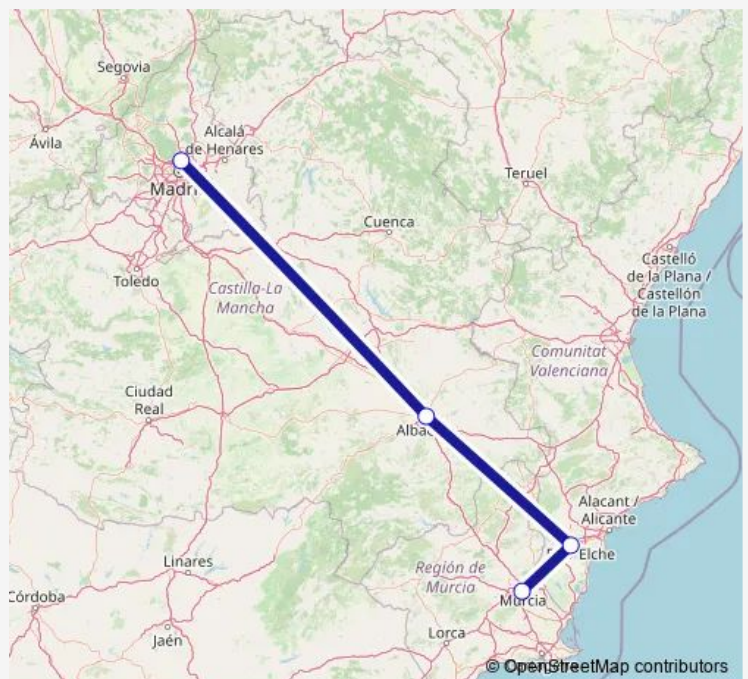

High Speed Rail Service TGV Madrid-Chamartin - Murcia DEL Carmen

[Go to website](#)

Direction

Madrid-Chamartin — Murcia DEL Carmen

4 stops

[Open route schedule](#)

Madrid-Chamartin

Albacete

Elche AV/ELX Av

Murcia DEL Carmen

Route schedule

Madrid-Chamartin — Murcia DEL Carmen

Monday	08:15-16:15
Tuesday	08:15-16:15
Wednesday	08:15-16:15
Thursday	08:15-16:15
Friday	08:15-16:15
Saturday	08:15-16:15
Sunday	08:15-16:15

Route info

Direction: Madrid-Chamartin

Stops: 4

Trip Duration: 2 hour 48 min

TGV — Madrid-Chamartin - Murcia DEL Carmen

Direction

Murcia DEL Carmen — Madrid-Chamartin

4 stops

Route info

Direction: Murcia DEL Carmen

Stops: 4

Trip Duration: 2 hour 44 min

TGV High Speed Rail Service time schedules and route maps are available in an offline PDF at busmaps.com. Use the busmaps.com website to see live bus times, train schedule or subway schedule, and step-by-step directions for all public transit in Albacete