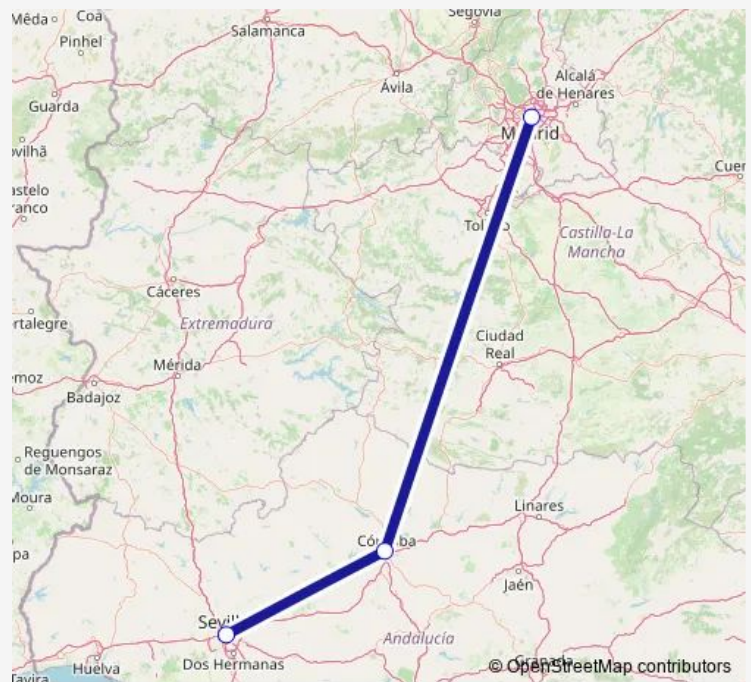

High Speed Rail Service Tgv Madrid-Puerta DE Atocha - Sevilla-Santa Justa

[Go to website](#)

Direction

Madrid-Puerta DE Atocha — Sevilla-Santa Justa

3 stops

[Open route schedule](#)

Madrid-Puerta DE Atocha

Cordoba-Central

Sevilla-Santa Justa

Route schedule

Madrid-Puerta DE Atocha — Sevilla-Santa Justa

Monday	07:40-17:37
Tuesday	07:40-17:37
Wednesday	07:40-17:37
Thursday	07:40-17:37
Friday	07:40-17:37
Saturday	07:40-17:37
Sunday	07:40-17:37

Route info

Direction: Madrid-Puerta DE Atocha

Stops: 3

Trip Duration: 2 hour 53 min

Tgv — Madrid-Puerta DE Atocha - Sevilla-Santa Justa

Direction

Sevilla-Santa Justa — Madrid-Puerta DE Atocha

3 stops

[Open route schedule](#)

Sevilla-Santa Justa

Cordoba-Central

Madrid-Puerta DE Atocha

Route schedule

Sevilla-Santa Justa — Madrid-Puerta DE Atocha

Monday	07:38-19:44
Tuesday	07:38-19:44
Wednesday	07:38-19:44
Thursday	07:38-19:44
Friday	07:38-19:44
Saturday	07:38-19:44
Sunday	07:38-19:44