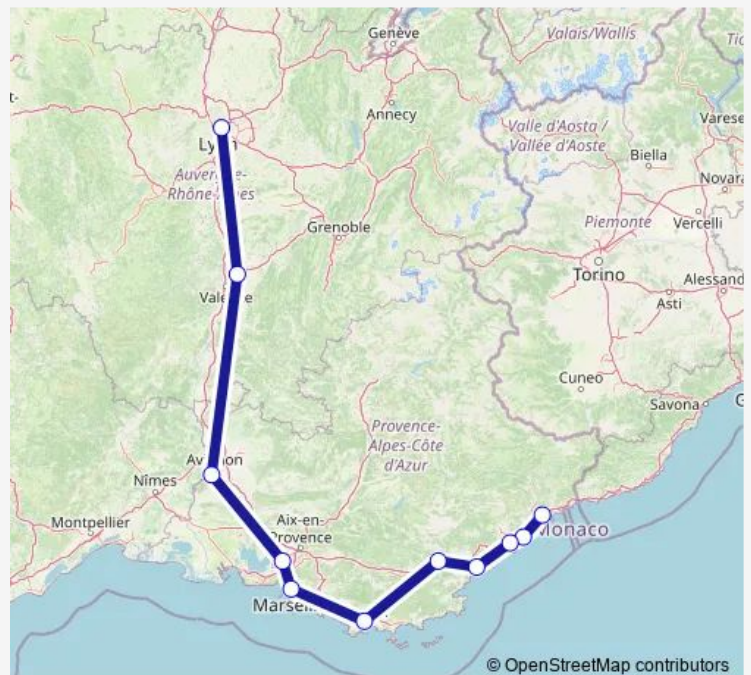

Marseille-Saint-Charles

Toulon

St-Raphaël-Valescure

Cannes

Antibes

Nice-Ville

Route schedule

Lyon Part Dieu — Nice-Ville

Monday 08:06

Tuesday 08:06

Wednesday 08:06

Thursday 08:06

Friday 08:06

Saturday 08:06

Sunday 08:06

Route info

Direction: Lyon Part Dieu

Stops: 10

Trip Duration: 4 hour 58 min

© OpenStreetMap contributors

Direction

Nice-Ville — Lyon Part Dieu

11 stops

[Open route schedule](#)

Nice-Ville

Antibes

Cannes

St-Raphaël-Valescure

Les Arcs

Toulon

Marseille-Saint-Charles

Aix-en-Provence Tgv