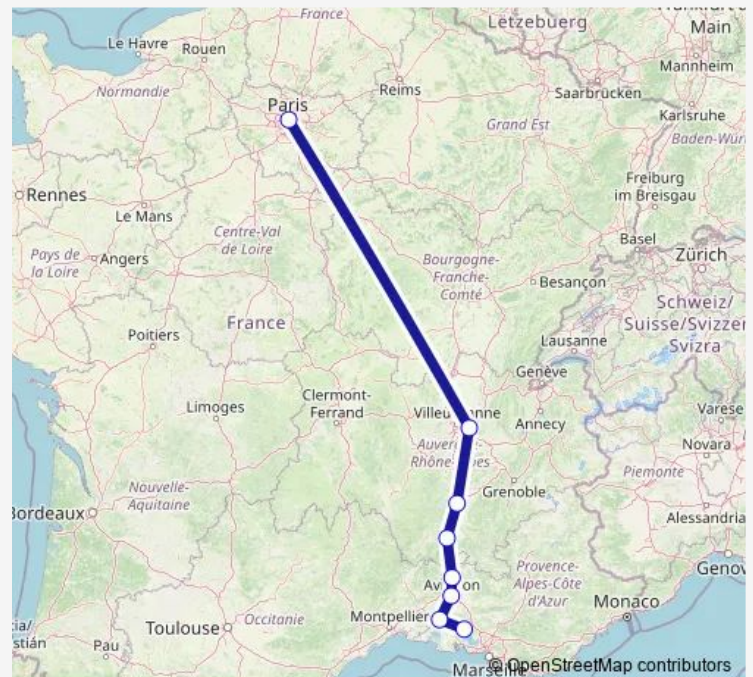

Rail TGV 631d

[Go to website](#)

Direction

Paris Gare de Lyon — Miramas

8 stops

[Open route schedule](#)

Paris Gare de Lyon

Lyon Saint-Exupéry Tgv

Valence

Montélimar

Orange

Avignon Centre

Arles

Miramas

Route schedule

Paris Gare de Lyon — Miramas

Monday	—
Tuesday	07:14
Wednesday	07:14
Thursday	07:14
Friday	—
Saturday	—
Sunday	—

Route info

Direction: Paris Gare de Lyon

Stops: 8

Trip Duration: 4 hour 28 min

TGV — 631d

Direction

Miramas — Paris Gare de Lyon

8 stops

[Open route schedule](#)

Miramas

Arles

Avignon Centre

Orange

Montélimar

Valence