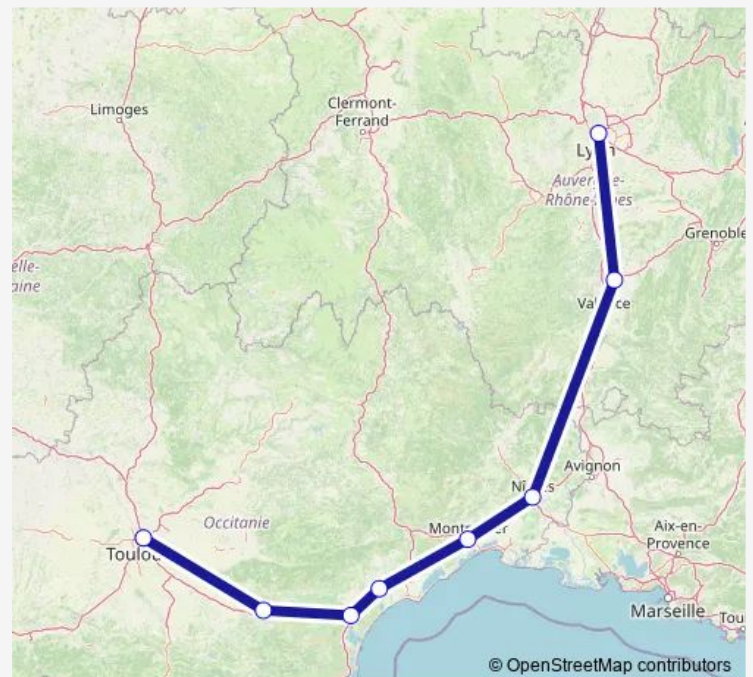

Tuesday 15:44

Wednesday 15:44

Thursday 15:44

Friday 15:44

Saturday 15:44

Sunday 15:44-17:39

Route info

Direction: Toulouse-Matabiau

Stops: 9

Trip Duration: 4 hour 6 min

Direction

Toulouse-Matabiau — Lyon Part Dieu

9 stops

[Open route schedule](#)

Toulouse-Matabiau

Carcassonne

Narbonne

Béziers

Sète

Montpellier Sud de France

Nîmes Pont du Gard

Valence TGV Rhône-Alpes Sud

Lyon Part Dieu

Route schedule

9 stops

[Open route schedule](#)

Lyon Part Dieu

Valence TGV Rhône-Alpes Sud

Nîmes

Montpellier Saint-Roch

Sète

Béziers