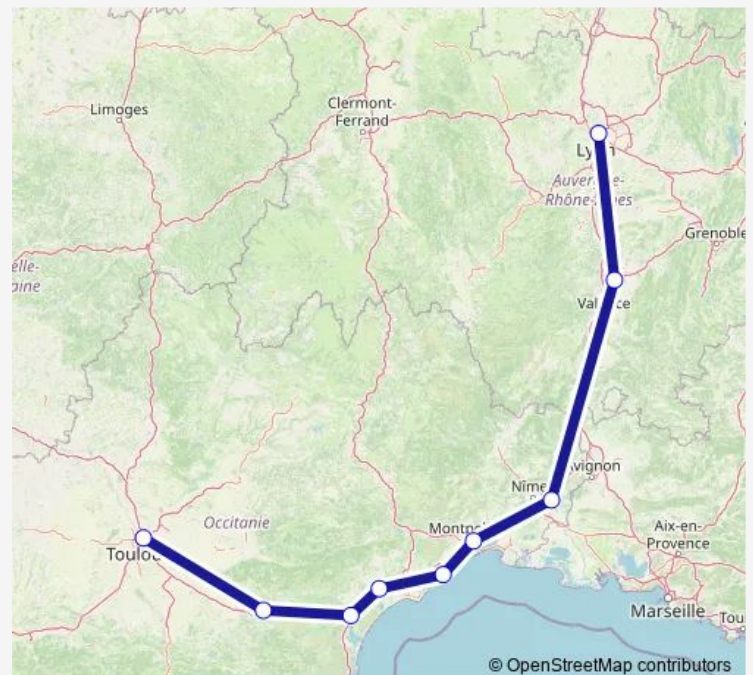

Sète

Montpellier Saint-Roch

Nîmes

Valence TGV Rhône-Alpes Sud

Lyon Part Dieu

### Route schedule

Toulouse-Matabiau — Lyon Part Dieu

Monday 15:44

Tuesday 15:44

Wednesday 15:44

Thursday 15:44

Friday 15:44

Saturday 15:44

### Route info

Direction: Toulouse-Matabiau

Stops: 9

Trip Duration: 4 hour 16 min

Sète

Montpellier Sud de France

Nîmes Pont du Gard

Valence TGV Rhône-Alpes Sud

Lyon Part Dieu