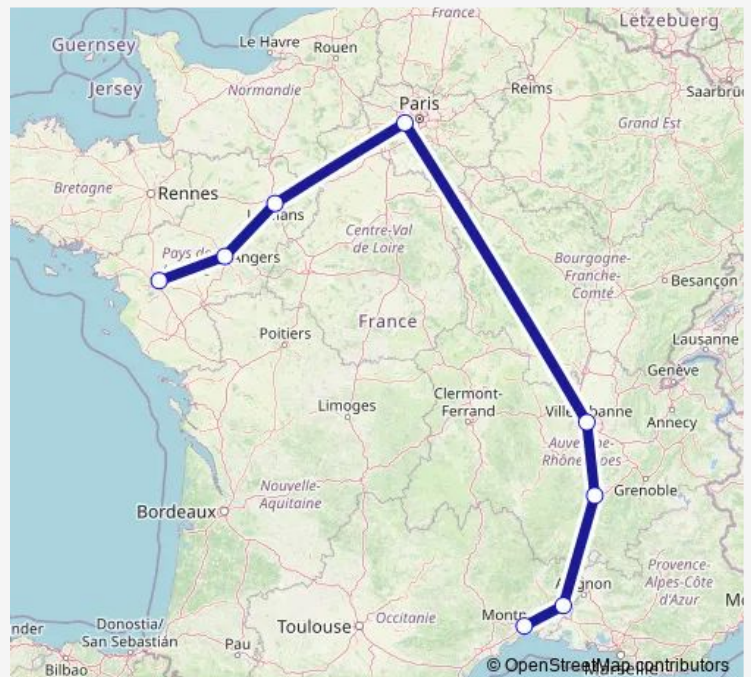

Direction

Montpellier Saint-Roch — Nantes

8 stops

[Open route schedule](#)

Montpellier Saint-Roch

Nîmes

Valence TGV Rhône-Alpes Sud

Lyon Part Dieu

Versailles-Chantiers

Le Mans

Angers-St-Laud

Nantes

Route schedule

Montpellier Saint-Roch — Nantes

Monday	—
Tuesday	—
Wednesday	—
Thursday	—
Friday	—
Saturday	10:11
Sunday	—

Route info

Direction: Montpellier Saint-Roch

Stops: 8

Trip Duration: 9 hour 39 min

Direction

Montpellier Sud de France — Nantes

8 stops

[Open route schedule](#)

Montpellier Sud de France

Nîmes Pont du Gard

Valence TGV Rhône-Alpes Sud

Lyon Part Dieu

Versailles-Chantiers

Le Mans

Angers-St-Laud

Nantes

Route schedule