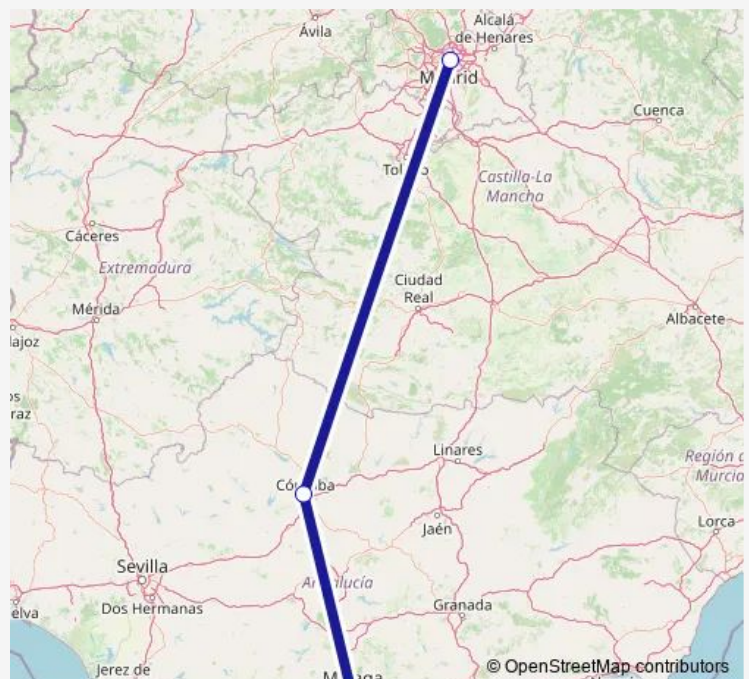

High Speed Rail Service Tgv Madrid-Puerta DE Atocha - Malaga Maria Zambrano

[Go to website](#)

Direction

Malaga Maria Zambrano — Madrid-Puerta DE Atocha

3 stops

[Open route schedule](#)

Malaga Maria Zambrano

Cordoba-Central

Madrid-Puerta DE Atocha

Route schedule

Malaga Maria Zambrano — Madrid-Puerta DE Atocha

Monday	11:15-19:50
Tuesday	11:15-19:50
Wednesday	11:15-19:50
Thursday	11:15-19:50
Friday	11:15-19:50
Saturday	11:15-19:50
Sunday	11:15-19:50

Route info

Direction: Malaga Maria Zambrano

Stops: 3

Trip Duration: 2 hour 55 min

■ Tgv — Madrid-Puerta DE Atocha - Malaga Maria Zambrano

Direction

Madrid-Puerta DE Atocha — Malaga Maria Zambrano

3 stops

[Open route schedule](#)

Madrid-Puerta DE Atocha

Cordoba-Central

Malaga Maria Zambrano

Route schedule

Madrid-Puerta DE Atocha — Malaga Maria Zambrano

Monday	07:19-15:23
Tuesday	07:19-15:23
Wednesday	07:19-15:23
Thursday	07:19-15:23
Friday	07:19-15:23
Saturday	07:19-15:23
Sunday	07:19-15:23