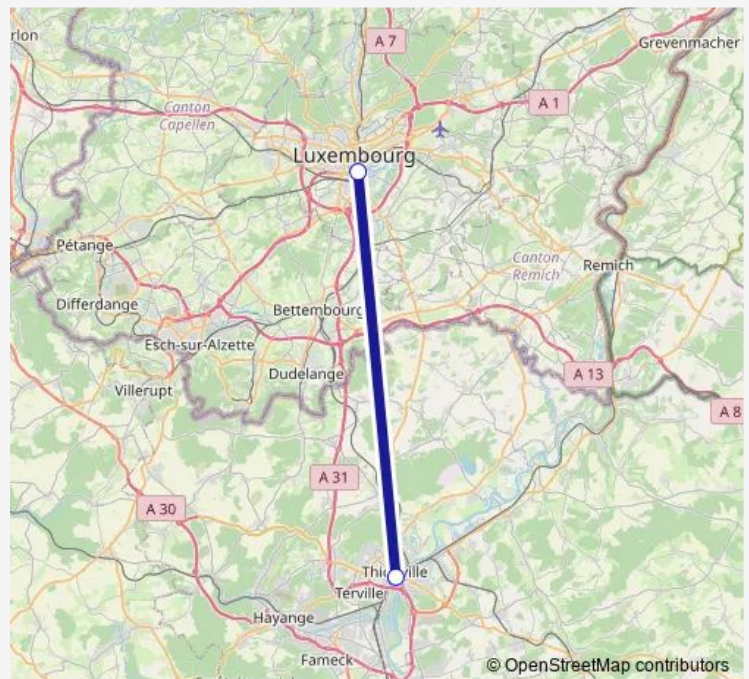

Rail Tgv

[Go to website](#)

Direction

Thionville, Gare — Bettembourg, Gare

2 stops

[Open route schedule](#)

Thionville, Gare

Bettembourg, Gare

Route schedule

Thionville, Gare — Bettembourg, Gare

Monday	—
Tuesday	—
Wednesday	—
Thursday	—
Friday	—
Saturday	10:11-23:26
Sunday	12:30-23:26

Route info

Direction: Thionville, Gare

Stops: 2

Trip Duration: 0 hour 12 min

■ Tgv

BusMaps

Direction

Luxembourg, Gare Centrale — Thionville, Gare

2 stops

[Open route schedule](#)

Luxembourg, Gare Centrale

Thionville, Gare

Direction: Luxembourg, Gare Centrale

Stops: 2

Trip Duration: 0 hour 20 min

Direction

Bettembourg, Gare — Thionville, Gare

2 stops

[Open route schedule](#)

Bettembourg, Gare