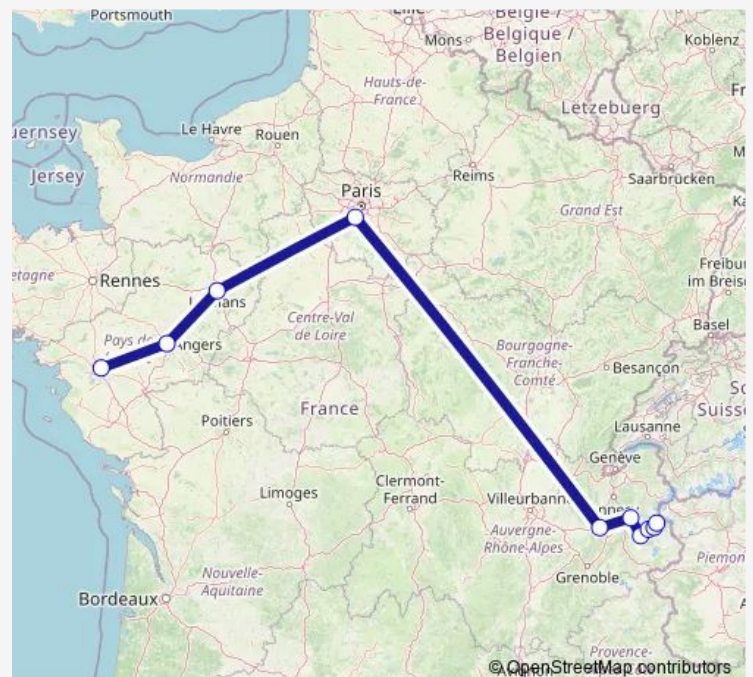

Albertville

Chambéry-Challes-les-Eaux

Massy-Tgv

Le Mans

Angers-St-Laud

Nantes

### Route schedule

Bourg-Saint-Maurice — Nantes

Monday	—
Tuesday	—
Wednesday	—
Thursday	—
Friday	—
Saturday	15:02
Sunday	—

### Route info

Direction: Bourg-Saint-Maurice

Stops: 10

Trip Duration: 7 hour 25 min

## Direction

Nantes — Bourg-Saint-Maurice

10 stops

[Open route schedule](#)

Nantes

Angers-St-Laud

Le Mans

Massy-Tgv