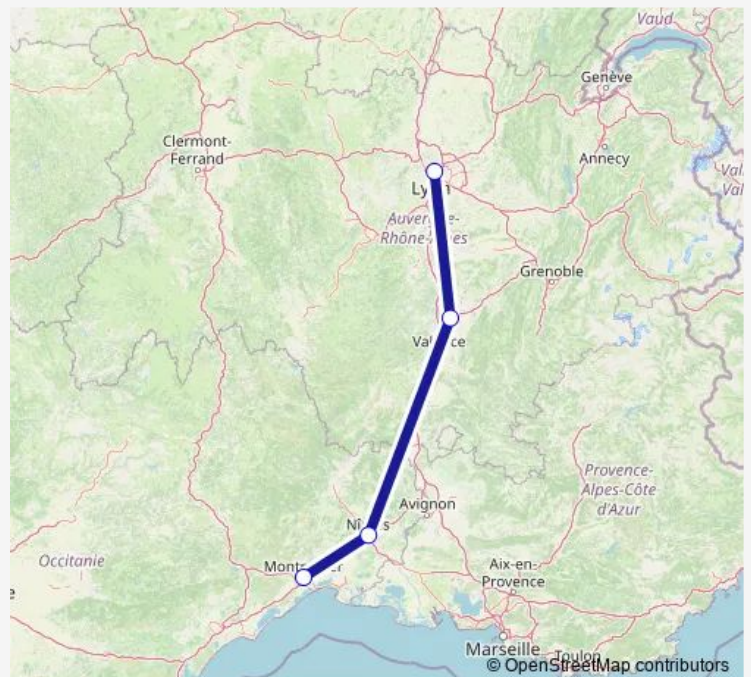

### Direction

Montpellier Saint-Roch — Lyon Part Dieu

4 stops

[Open route schedule](#)

Montpellier Saint-Roch

Nîmes

Valence TGV Rhône-Alpes Sud

Lyon Part Dieu

### Route schedule

Montpellier Saint-Roch — Lyon Part Dieu

Monday	—
Tuesday	—
Wednesday	—
Thursday	—
Friday	—
Saturday	—
Sunday	20:03

### Route info

Direction: Montpellier Saint-Roch

Stops: 4

Trip Duration: 1 hour 51 min

Lyon Part Dieu

Valence TGV Rhône-Alpes Sud

Nîmes

Montpellier Saint-Roch