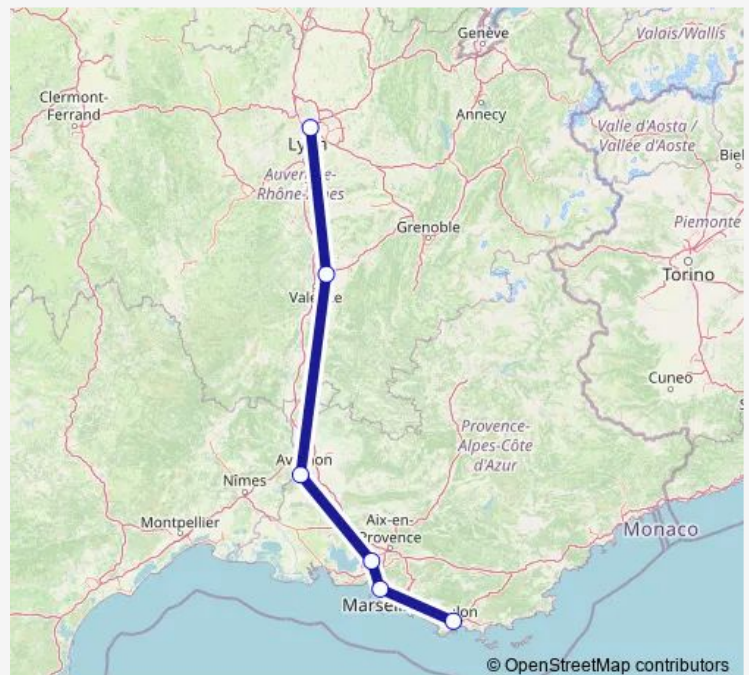

Valence TGV Rhône-Alpes Sud

Lyon Part Dieu

### Route schedule

Toulon — Lyon Part Dieu

Monday 19:15

Tuesday 19:15

Wednesday 19:15

Thursday 19:15

Friday 19:15

Saturday 19:15

### Route info

Direction: Toulon

Stops: 6

Trip Duration: 2 hour 43 min

TGV — 041f

**Direction**

Lyon Part Dieu — Toulon

5 stops

[Open route schedule](#)

Lyon Part Dieu

Avignon Tgv

Aix-en-Provence Tgv

Marseille-Saint-Charles

Toulon