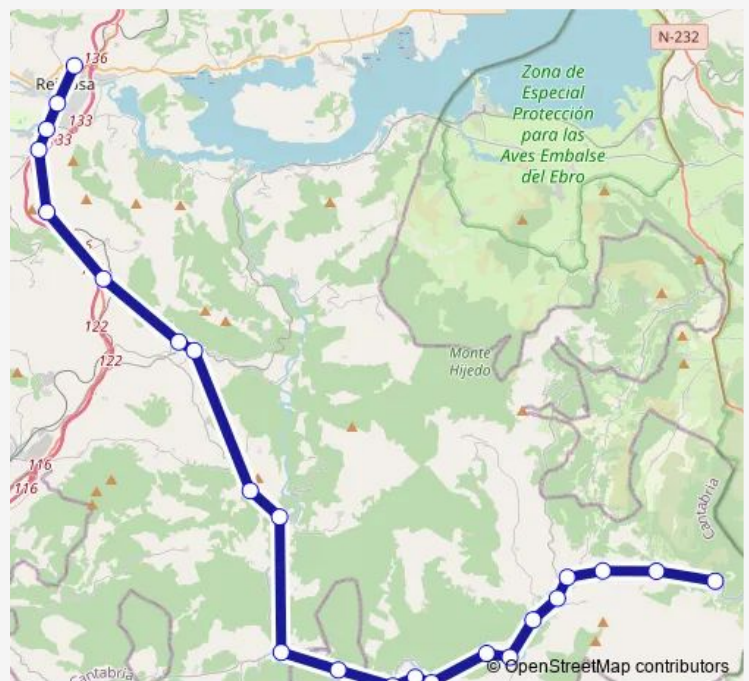

San Andres (San Andres)

Fombellida (Fombellida)

Cervatos (Cervatos)

Matamorosa Marquesina (Matamorosa)

Matamorosa centro (Matamorosa)

Route schedule

Villaescusa de Ebro (Villaescusa De Ebro) — Hospital Reinosa (Reinosa)

Monday 13:00-16:30

Tuesday 13:00-16:30

Wednesday 13:00-16:30

Thursday 13:00-16:30

Friday 13:00-16:30

Saturday —

Sunday —

Route info

Direction: Villaescusa de Ebro (Villaescusa De Ebro)

Stops: 23

Trip Duration: 1 hour 0 min

Reinosa-Polientes

Estacion Autobuses (Reinosa)

Hospital Reinosa (Reinosa)

Direction

Hospital Reinosa (Reinosa) — Villaescusa de Ebro (Villaescusa De Ebro)

Wednesday 09:45-18:30

Thursday 09:45-18:30

Friday 09:45-18:30

Saturday —

Sunday —

Route info

Direction: Hospital Reinosa (Reinosa)

Stops: 23