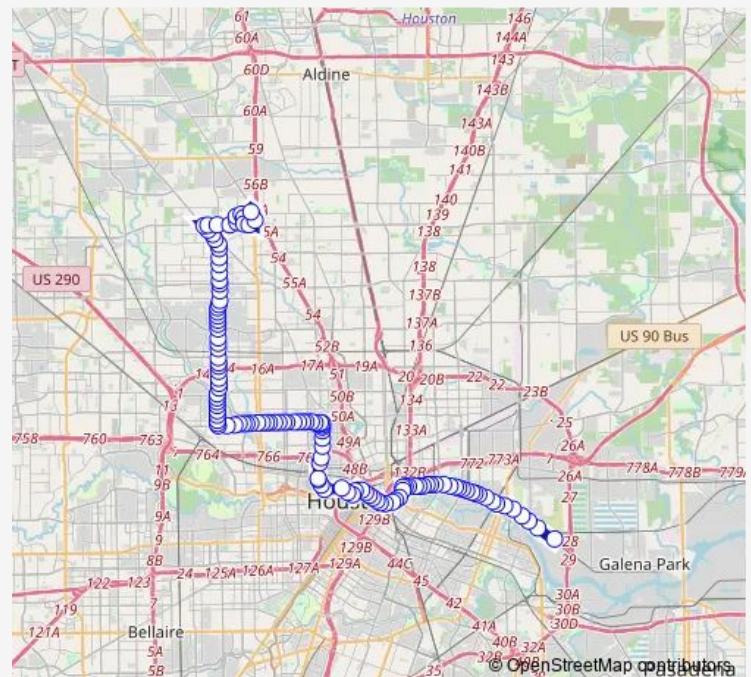

Clinton Dr @ Judd St MB 2

Route schedule

Mississippi St @ Clinton Dr — North Shepherd Park & Ride

Monday 05:05-22:35

Tuesday 05:05-22:35

Wednesday 05:05-22:35

Thursday 05:05-22:35

Friday 05:05-22:35

Saturday 05:05-22:35

Sunday 05:05-22:35

Route info

Direction: Mississippi St @ Clinton Dr

Stops: 125

Trip Duration: 1 hour 18 min

030 — Clinton / Ella

Clinton Dr @ Bringhurst St

Clinton Dr @ Gregg St

Clinton Dr @ Bayou St

Clinton Dr @ Sydnor St Mb1

Clinton Dr @ Sydnor St Mb2

S Jensen Dr @ Bryan St

Jensen Dr @ Foote St

Jensen Dr @ Ann St

Navigation Blvd @ Jensen Dr

Navigation Blvd @ Canal St

Franklin St @ Chartres St

Congress St @ Chenevert St

Congress St @ Crawford St

Congress St @ Austin St

Congress St @ San Jacinto St

Congress St @ Main St

Congress St @ Milam St