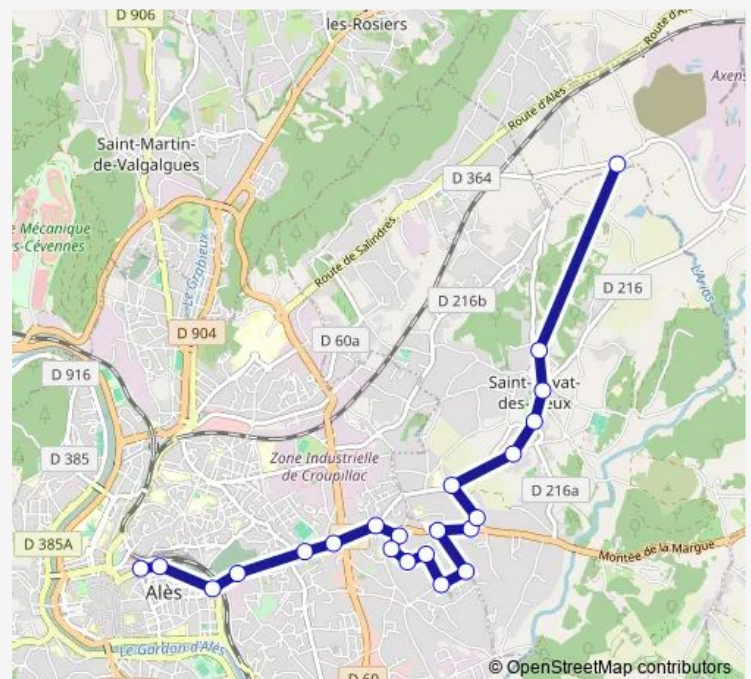

Entree Sud

Place Saint Jean

Amandiers

Route schedule

Gare Routiere - Quai D — VAL D'Arias

Monday 07:45-18:15

Tuesday 07:45-18:15

Wednesday 07:45-18:15

Thursday 07:45-18:15

Friday 07:45-18:15

Saturday 07:45-18:15

Sunday —

Route info

Direction: Gare Routiere - Quai D

Stops: 22

Trip Duration: 0 hour 25 min

030 — Navette Saint Privat - Ales Gare Routiere

Direction

VAL D'Arias — Gare Routiere - Quai D

21 stops

[Open route schedule](#)

VAL D'Arias

Amandiers

Place Saint Jean

Friday 08:10-17:35

Saturday 08:05-17:35

Sunday —

Route info

Direction: VAL D'Arias

Stops: 21

Trip Duration: 0 hour 25 min

030 Bus time schedules and route maps are available in an offline PDF at busmaps.com. Use the busmaps.com website to see live bus times, train schedule or subway schedule, and step-by-step directions for all public transit in Ales