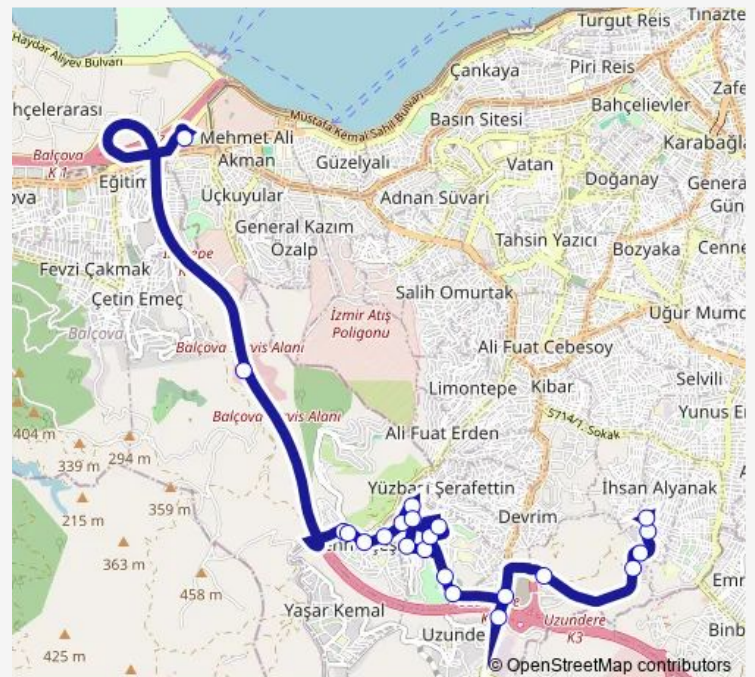

Thursday 00:05-23:30

Friday 00:05-23:30

Saturday 00:00-23:20

Sunday 00:00-23:20

Route info

Direction: Fahrettin Altay Aktarma Merkezi

Stops: 22

Trip Duration: 0 hour 53 min