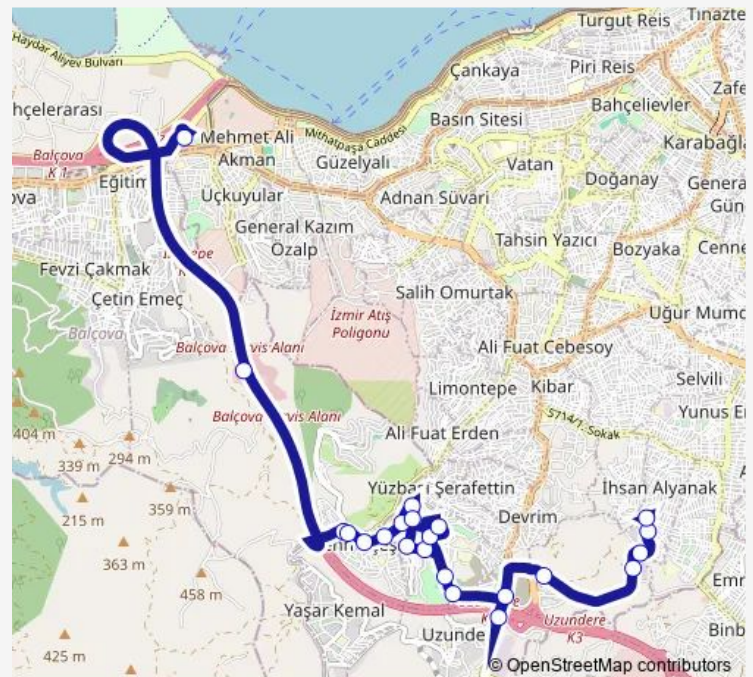

Thursday 06:00-23:25

Friday 06:00-23:25

Saturday 06:00-23:20

Sunday 06:00-23:20

Route info

Direction: Çamlık

Stops: 24

Trip Duration: 0 hour 52 min