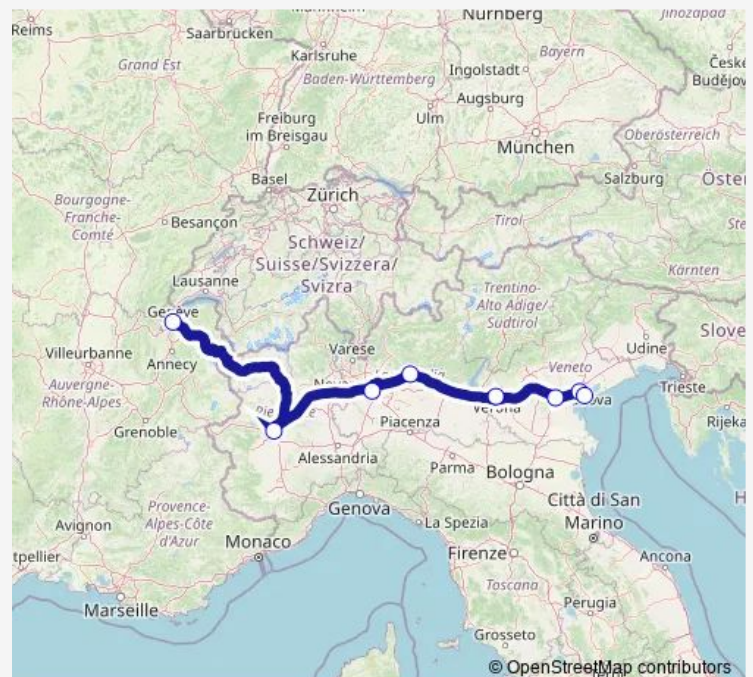

Milan (Lampugnano bus station)

Bergamo (Orio al Serio Airport - Bgy)

Verona (Porta Nuova)

Padua

Venice Mestre (Stazione Fs)

Venice (Tronchetto)

**Route schedule**

Geneva (central bus station) — Venice (Tronchetto)

Monday 20:30

Tuesday 20:30

Wednesday 20:30

Thursday 20:30

Friday 20:30

Saturday 20:30

Sunday 20:30

**Route info**

Direction: Geneva (central bus station)

Stops: 8

Trip Duration: 10 hour 40 min

N405 — Geneve - Turin - Venice

**Direction**

Venice (Tronchetto) — Geneva (central bus station)

8 stops

[Open route schedule](#)

Venice (Tronchetto)

Venice Mestre (Stazione Fs)

Padua

Verona (Porta Nuova)

Bergamo (Orio al Serio Airport - Bgy)

Milan (Lampugnano bus station)

Turin (Vittorio Emanuele)

Geneva (central bus station)