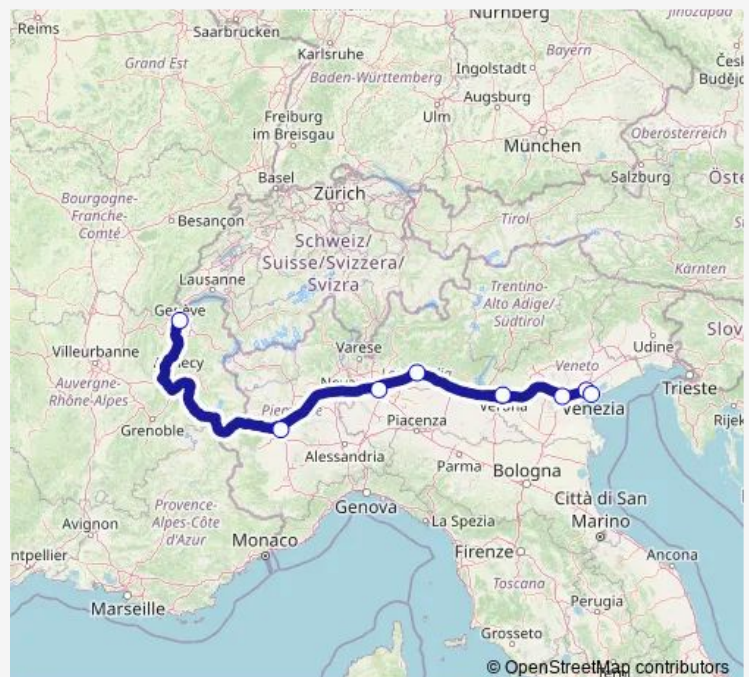

Milan (Lampugnano bus station)

Bergamo (Orio al Serio Airport - Bgy)

Verona (Porta Nuova)

Padua

Venice Mestre (Stazione Fs)

Venice (Tronchetto)

Route schedule

Geneva (central bus station) — Venice (Tronchetto)

Monday 20:30

Tuesday 20:30

Wednesday 20:30

Thursday 20:30

Friday 20:30

Saturday 20:30

Sunday 20:30

Route info

Direction: Geneva (central bus station)

Stops: 8

Trip Duration: 10 hour 30 min

N405 — Geneve - Turin - Venice

Direction

Venice (Tronchetto) — Geneva (central bus station)

8 stops

[Open route schedule](#)

Venice (Tronchetto)

Venice Mestre (Stazione Fs)

Padua

Verona (Porta Nuova)

Bergamo (Orio al Serio Airport - Bgy)

Milan (Lampugnano bus station)

Turin (Vittorio Emanuele)

Geneva (central bus station)