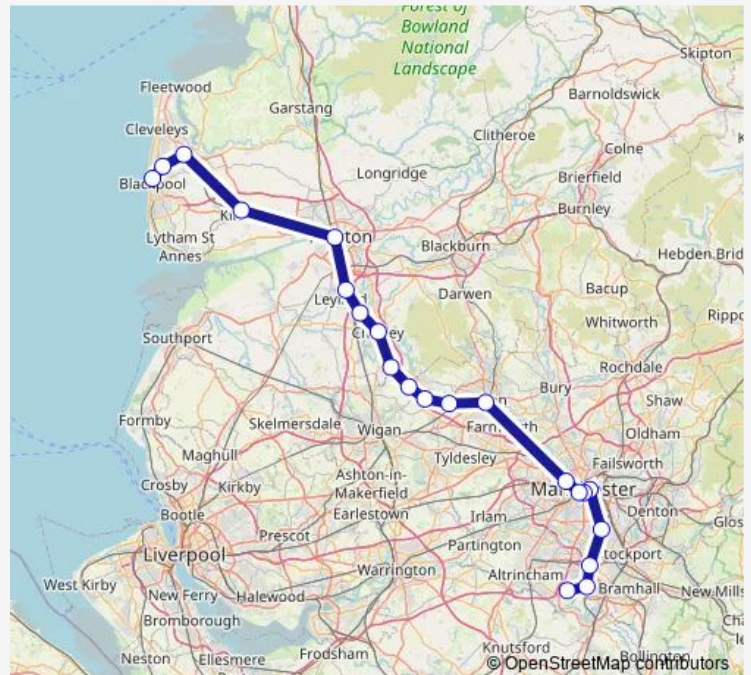

### Route schedule

Manchester Airport — Blackpool North

Monday 23:48

Tuesday 23:48

Wednesday 23:48

Thursday 23:48

Friday —

Saturday —

### Route info

Direction: Manchester Airport

Stops: 16

Trip Duration: 1 hour 31 min

■ Nt:Mia->Bpn — NT train service from MIA to Bpn