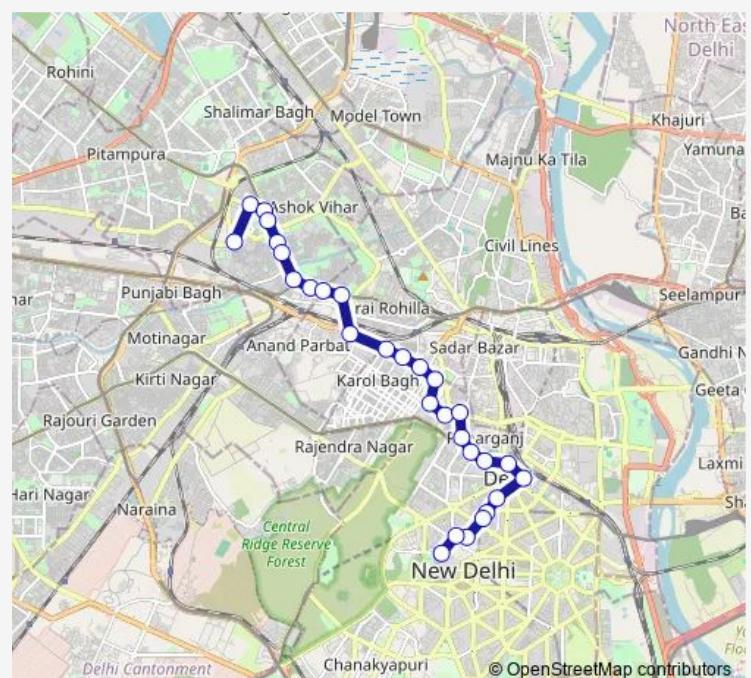

Thursday 08:40-21:15

Friday 08:40-21:15

Saturday 08:40-21:15

Sunday 08:40-21:15

Route info

Direction: Tri Ngr Jai Mata Mkt Terminal

Stops: 29

Trip Duration: 1 hour 1 min