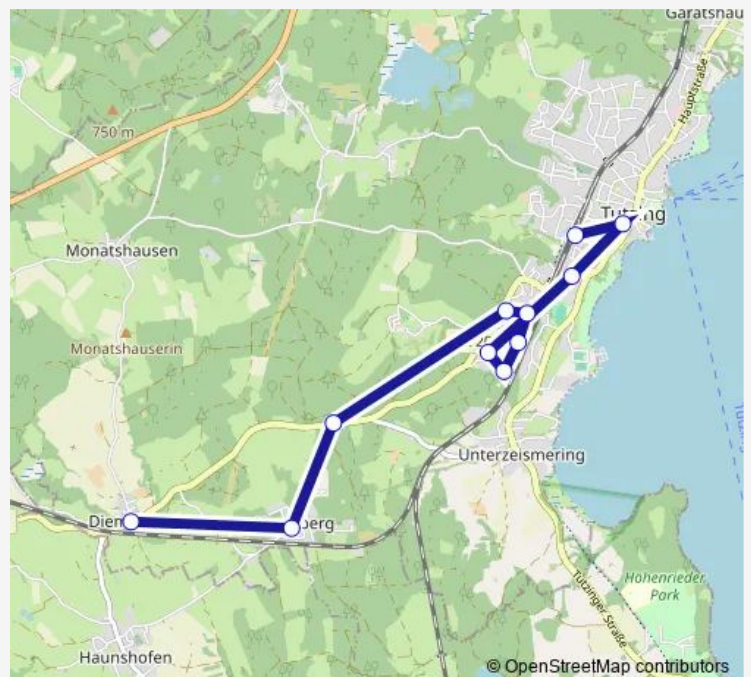

Monday 05:48-20:54

Tuesday 05:48-20:54

Wednesday 05:48-20:54

Thursday 05:48-20:54

Friday 05:48-20:54

Saturday 06:54-19:54

Sunday 07:54-19:54

Route info

Direction:

Stops: 0

Trip Duration: – min

Direction

Tutzing — Diemendorf

11 stops

[Open route schedule](#)

Tutzing

Friday 06:06-21:06

Saturday 07:06-20:06

Sunday 08:06-20:06

Route info

Direction: Tutzing

Stops: 11

Trip Duration: 0 hour 17 min

Direction

Monday 05:29-21:24

Tuesday 05:29-21:24

Wednesday 05:29-21:24

Thursday 05:29-21:24

Friday 05:29-21:24

Saturday 06:34-20:34

Sunday 07:34-20:34

Route info