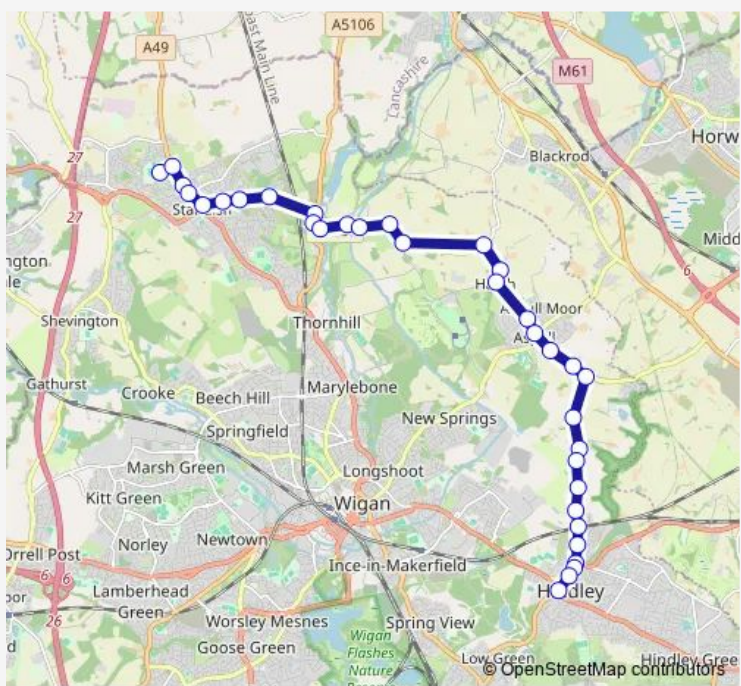

Route schedule
 Standish Community High School — First Avenue

Monday	15:15
Tuesday	15:15
Wednesday	15:15
Thursday	15:15
Friday	15:15
Saturday	—
Sunday	—

Route info
 Direction: Standish Community High School
 Stops: 34
 Trip Duration: 0 hour 35 min

Hindley Rail Station

Hill Street

Jacob Street

King Street

Chapel Street

First Avenue

Direction

Albert Street — Standish Community High School

33 stops

[Open route schedule](#)

Albert Street

King Street

Jacob Street

Hill Street

Hindley Rail Station

Hall Lane Grove

Thursday 07:43

Friday 07:43

Saturday —

Sunday —

Route info

Direction: Albert Street

Stops: 33

Trip Duration: 0 hour 47 min