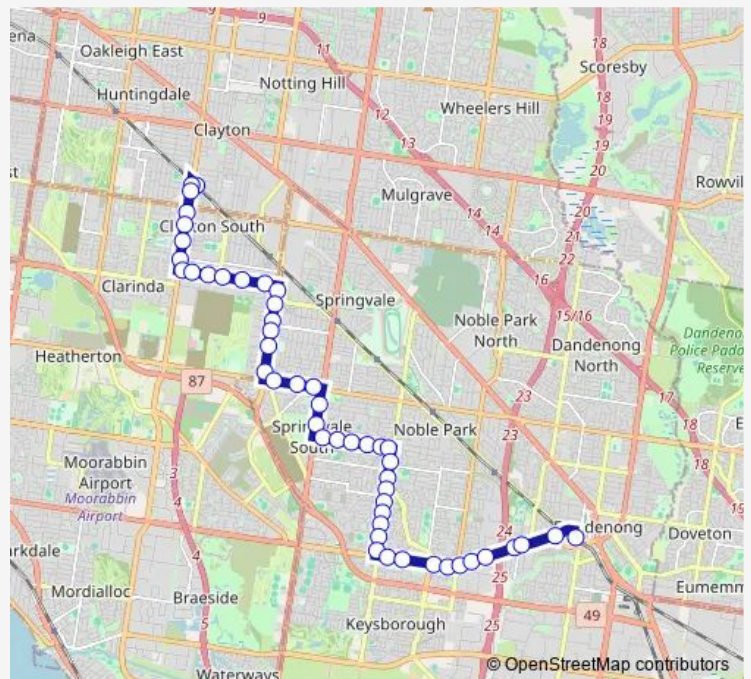

Bus 979 Dandenong Station - Clayton Station

[Go to website](#)

Direction

Clayton Station/Carinish Rd (Clayton) — Dandenong Station/Foster St (Dandenong)

49 stops

[Open route schedule](#)

- Clayton Station/Carinish Rd (Clayton)
- Clayton Station/Clayton Rd (Clayton)
- Clayton SC/Clayton Rd (Clayton)
- Olive St/Clayton Rd (Clayton South)
- Kimbarra St/Clayton Rd (Clayton South)
- Byron St/Clayton Rd (Clayton South)
- Whiteside Rd/Clayton Rd (Clayton South)
- Clayton Rd/Fairbank Rd (Clayton South)
- Fairbank Rd (Clayton South)
- Prestige Dr/Fairbank Rd (Clayton South)
- Main Rd/Fairbank Rd (Clayton South)
- 81 Fairbank Rd (Clayton South)
- Westall PS/Fairbank Rd (Clayton South)
- Brear St/Westall Rd (Springvale)
- Osborne Ave/Westall Rd (Clayton South)
- Lexington Gardens Ret Village/Westall Rd (Clayton South)
- Graham Rd/Westall Rd (Clayton South)
- Bellavista Cres/Westall Rd (Clayton South)
- Heatherton Rd/Westall Rd (Clayton South)
- Clarke Rd/Heatherton Rd (Springvale)
- 821 Heatherton Rd (Springvale)

Route schedule

Clayton Station/Carinish Rd (Clayton) — Dandenong Station/Foster St (Dandenong)

Monday	—
Tuesday	—
Wednesday	—
Thursday	—
Friday	24:44-02:57 ⁺¹
Saturday	03:57-02:55 ⁺¹
Sunday	03:55-05:55

Route info

Direction: Clayton Station/Carinish Rd (Clayton)

Stops: 49

Trip Duration: 0 hour 31 min

979 — Dandenong Station - Clayton Station

Red Hill Rd/Heatherton Rd (Springvale)

Glenwood Dr/Springvale Rd (Springvale South)

Route info

Direction: Dandenong Station/Foster St (Dandenong)

Stops: 46

Trip Duration: 0 hour 33 min

Kilberry Ave/Springvale Rd (Springvale South)

Ealing Cres/Springvale Rd (Springvale South)

Spring Rd/Heatherton Rd (Springvale South)