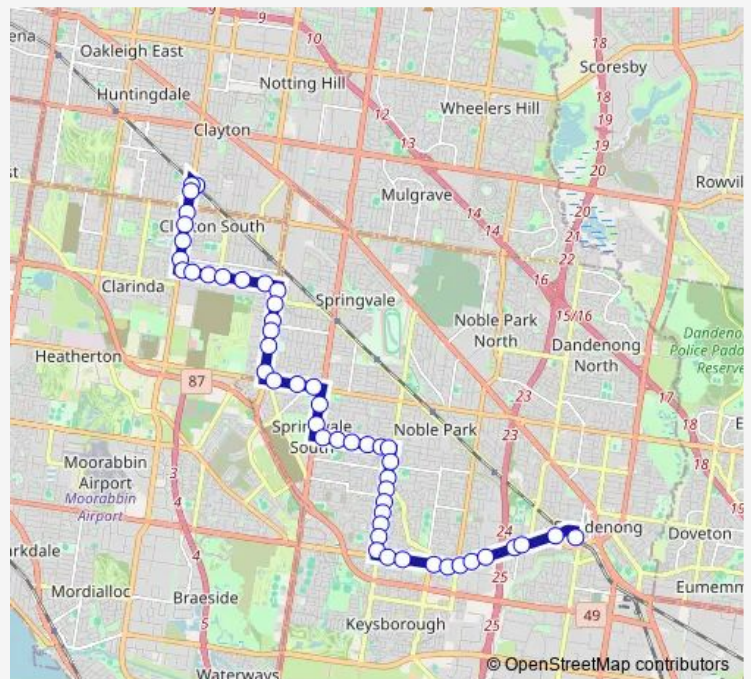

Bus 979 Dandenong Station - Clayton Station

[Go to website](#)

Direction

Clayton Station/Carinish Rd (Clayton) — Dandenong Station/Foster St (Dandenong)

49 stops

[Open route schedule](#)

- Clayton Station/Carinish Rd (Clayton)
- Clayton Station/Clayton Rd (Clayton)
- Clayton SC/Clayton Rd (Clayton)
- Olive St/Clayton Rd (Clayton South)
- Kimbarra St/Clayton Rd (Clayton South)
- Byron St/Clayton Rd (Clayton South)
- Whiteside Rd/Clayton Rd (Clayton South)
- Clayton Rd/Fairbank Rd (Clayton South)
- Fairbank Rd (Clayton South)
- Prestige Dr/Fairbank Rd (Clayton South)
- Main Rd/Fairbank Rd (Clayton South)
- 81 Fairbank Rd (Clayton South)
- Westall PS/Fairbank Rd (Clayton South)
- Brear St/Westall Rd (Springvale)
- Osborne Ave/Westall Rd (Clayton South)
- Lexington Gardens Ret Village/Westall Rd (Clayton South)
- Graham Rd/Westall Rd (Clayton South)
- Bellavista Cres/Westall Rd (Clayton South)
- Heatherton Rd/Westall Rd (Clayton South)
- Clarke Rd/Heatherton Rd (Springvale)
- 821 Heatherton Rd (Springvale)

Route schedule

Clayton Station/Carinish Rd (Clayton) — Dandenong Station/Foster St (Dandenong)

Monday	24:45-02:55 ⁺¹
Tuesday	03:55-05:55
Wednesday	—
Thursday	—
Friday	24:44-02:57 ⁺¹
Saturday	03:55-02:55 ⁺¹
Sunday	03:55-05:55

Route info

Direction: Clayton Station/Carinish Rd (Clayton)

Stops: 49

Trip Duration: 0 hour 33 min

979 — Dandenong Station - Clayton Station

Red Hill Rd/Heatherton Rd (Springvale)

Glenwood Dr/Springvale Rd (Springvale South)

Route info

Direction: Dandenong Station/Foster St (Dandenong)

Stops: 46

Trip Duration: 0 hour 33 min

Kilberry Ave/Springvale Rd (Springvale South)

Ealing Cres/Springvale Rd (Springvale South)

Spring Rd/Heatherton Rd (Springvale South)