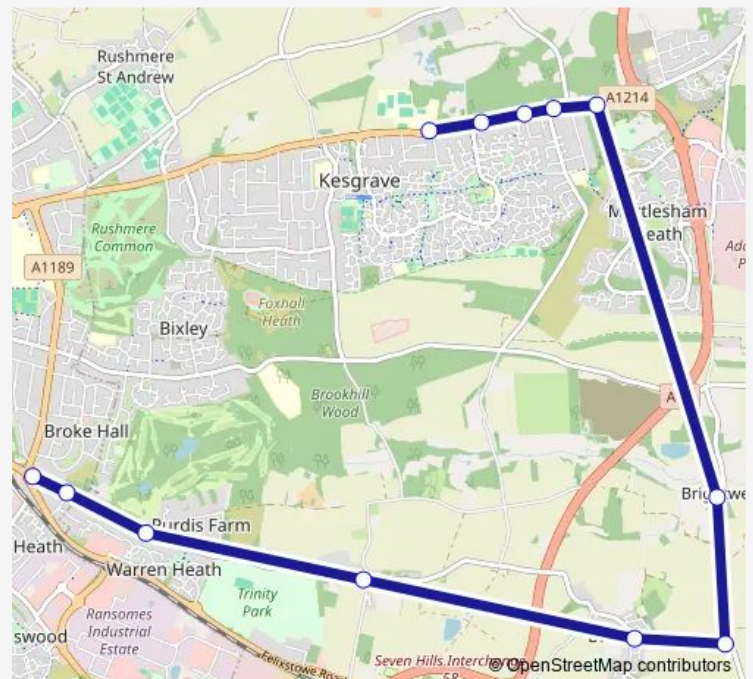

Bus 979 Kesgrave High - St Augustines

[Go to website](#)

Direction

High School — Community Centre

12 stops

[Open route schedule](#)

High School

St Michaels Church

Bracken Avenue

Dobbs Lane

Police Headquarters

Post Box

School

Shannon

Woodhouse Lane

Purdis Golf Club

Adjacent Warren Heath Road

Community Centre

Route schedule

High School — Community Centre

Monday 15:35

Tuesday 15:35

Wednesday 15:35

Thursday 15:35

Friday 15:35

Saturday —

Sunday —

Route info

Direction: High School

Stops: 12

Trip Duration: 0 hour 17 min

■ 979 — Kesgrave High - St Augustines

BusMaps