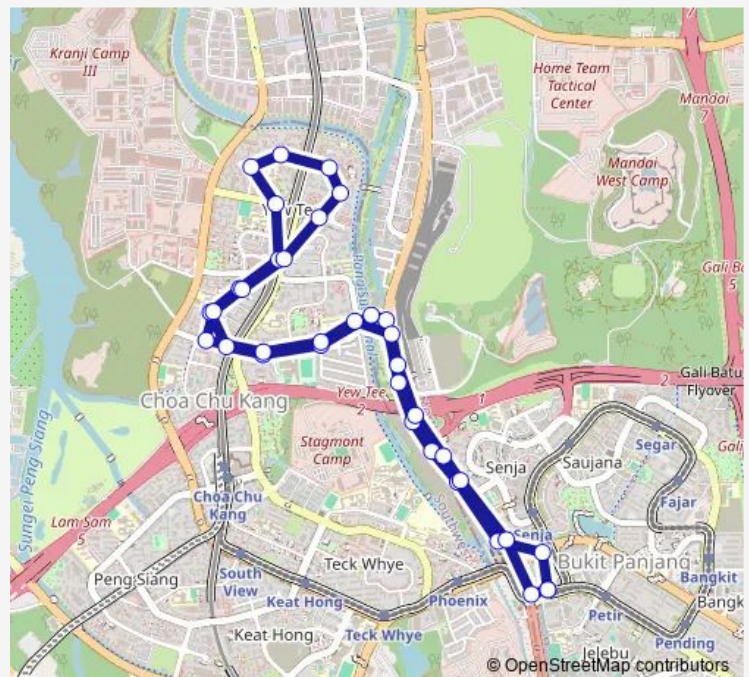

Thursday 05:45

Friday 05:45

Saturday 05:45

Sunday 05:45

Route info

Direction: BT Panjang Int

Stops: 36

Trip Duration: 0 hour 47 min

■ 979

BusMaps

Opp Yew Tee Stn

Blk 563

Blk 544

Blk 540

Blk 754

Blk 765