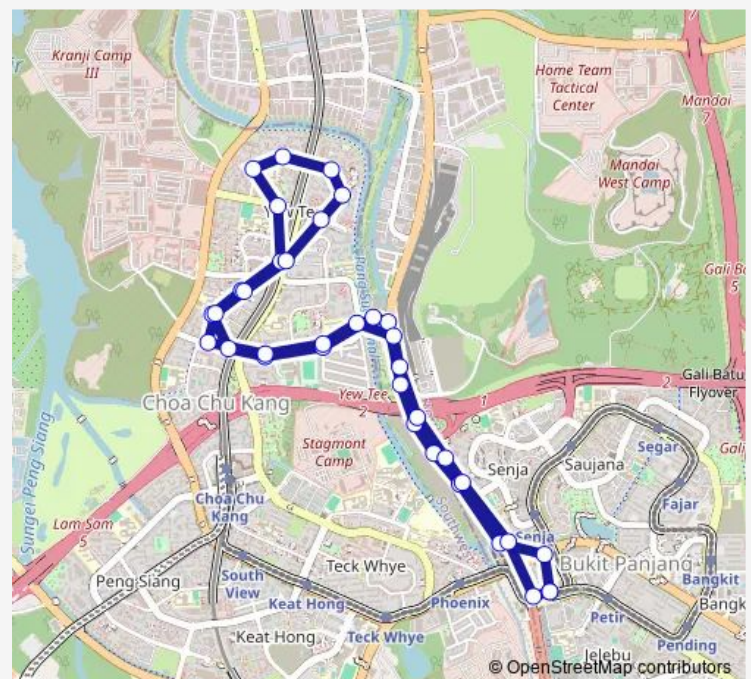

Thursday 05:45

Friday 05:45

Saturday 05:45

Sunday 05:45

Route info

Direction: BT Panjang Int

Stops: 36

Trip Duration: 0 hour 47 min

■ 979

BusMaps

Opp Yew Tee Stn

Blk 563

Blk 544

Blk 540

Blk 754

Blk 765