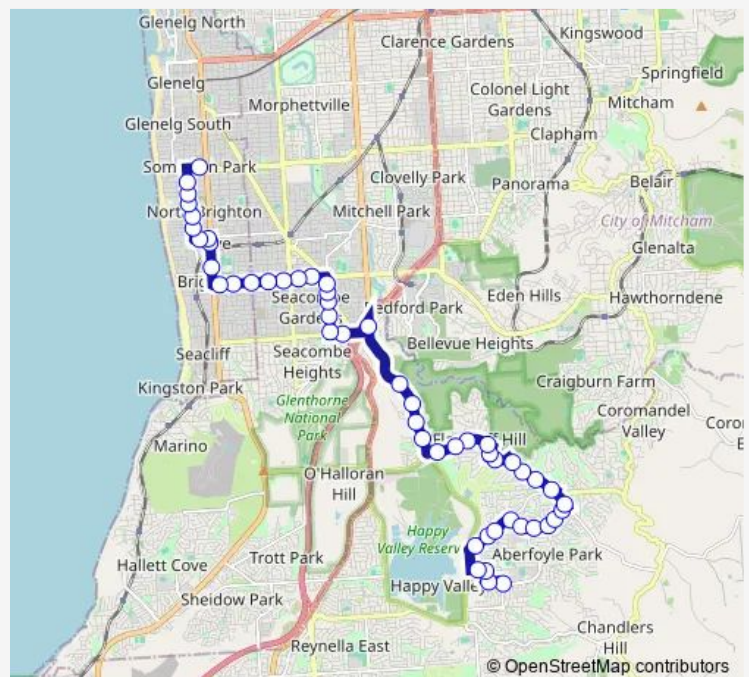

52 stops

[Open route schedule](#)

Zone B Aberfoyle Hub Interchange

Stop 53A Sandpiper Cres - South side

Stop 53 Southbound Ave - West side

Stop 52 Taylors Rd West - South side

Stop 51 Manning Rd - North West side

Stop 45A Sunnymeade Dr - North West side

Stop 45 Oakridge Rd - South West side

Stop 44 Black Rd - South side

Stop 43 Black Rd - South side

Stop 42 Black Rd - South West side

Stop 41A Black Rd - South West side

Stop 40 Memford Way - South side

Stop 39 Ridgway Dr - West side

Route schedule

Zone B Aberfoyle Hub Interchange — Stop School Sacred Heart Senior College Whyte St / Scarborough St

Monday	07:35
Tuesday	07:35
Wednesday	07:35
Thursday	07:35
Friday	07:35
Saturday	—
Sunday	—

Route info

Direction: Zone B Aberfoyle Hub Interchange

Stops: 52

Trip Duration: 0 hour 50 min

979 — Aberfoyle Hub Centre Interchange to Sacred Heart Marcellin Campus

Stop 38A Black Rd - South side

Stop 38 Black Rd - South side