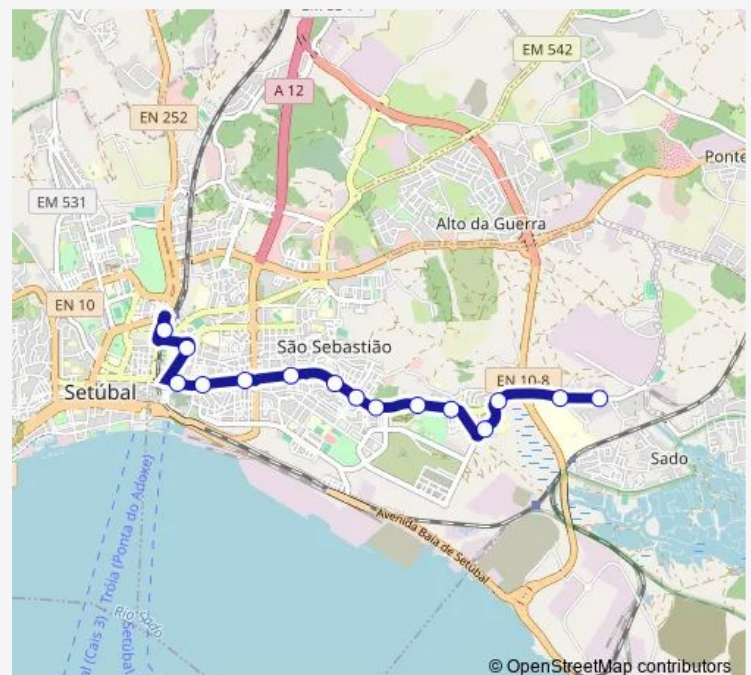

Route schedule

Estefanilha (74) — Interface de Transportes de Setúbal (Terminal) P3

Monday	12:55-17:00
Tuesday	12:55-17:00
Wednesday	12:55-17:00
Thursday	12:55-17:00
Friday	12:55-17:00
Saturday	—
Sunday	—

Route info

Direction: Estefanilha (74)

Stops: 16

Trip Duration: 0 hour 20 min

4402 — Estefanilha - Setúbal (Its)

Direction

Interface de Transportes de Setúbal (Terminal) P3 — Estefanilha (74)

15 stops

Thursday 07:45-13:45

Friday 07:45-13:45

Saturday —

Sunday —

Route info

Direction: Interface de Transportes de Setúbal (Terminal) P3

Stops: 15

Trip Duration: 0 hour 20 min