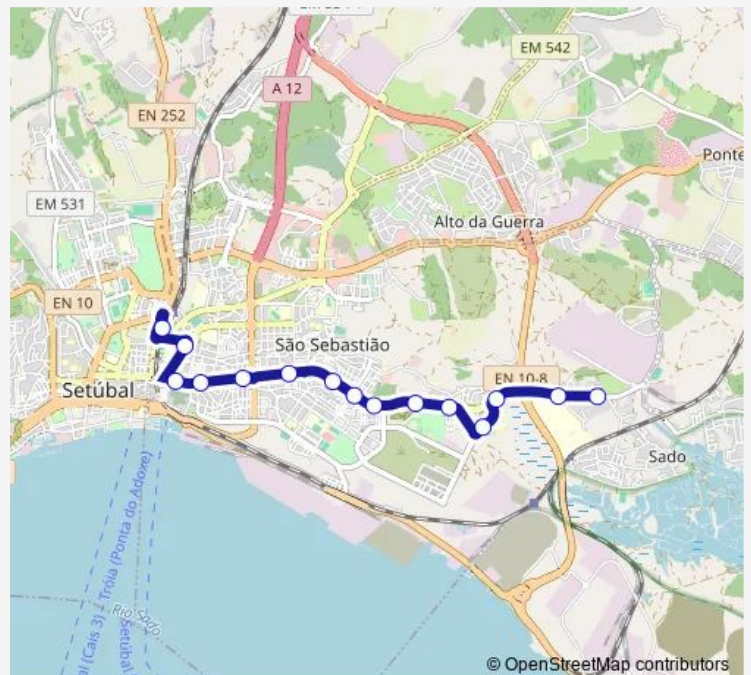

Setúbal (AV Jaime Cortesão 4)

Avenida Jaime Cortesão 104

Avenida Jaime Cortesão 148

Setúbal (AV Bento Gong)Centro Comercial

Interface de Transportes de Setúbal (Terminal) P3

Route schedule

Estefanilha (74) — Interface de Transportes de Setúbal (Terminal) P3

Monday	12:55-17:00
Tuesday	12:55-17:00
Wednesday	12:55-17:00
Thursday	12:55-17:00
Friday	12:55-17:00
Saturday	—
Sunday	—

Route info

Direction: Estefanilha (74)

Stops: 16

Trip Duration: 0 hour 20 min

Direction