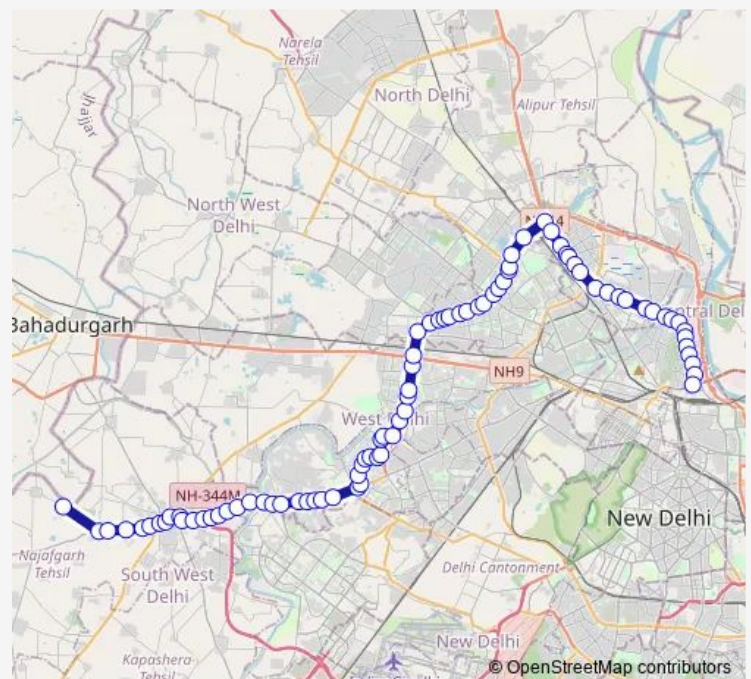

### Route schedule

Kair Depot — Isbt Nityanand Marg

Monday 05:33-19:33

Tuesday 05:33-19:33

Wednesday 05:33-19:33

Thursday 05:33-19:33

Friday 05:33-19:33

Saturday 05:33-19:33

### Route info

Direction: Kair Depot

Stops: 82

Trip Duration: 2 hour 47 min

883adown

BusMaps

Mohan Garden

Nawada Gaon