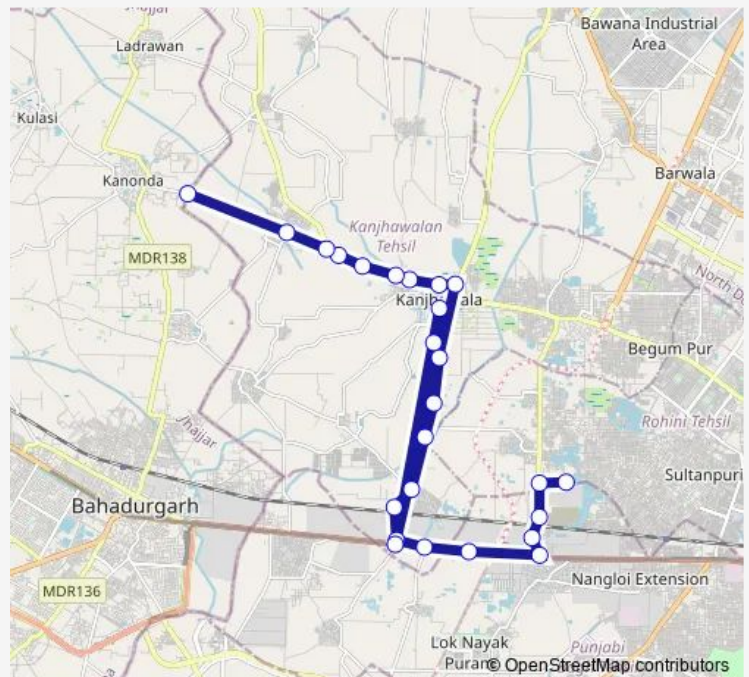

### Direction

Rani Khara Depot Iii — Jonti Border

25 stops

[Open route schedule](#)

Rani Khara Depot Iii

Rani Khara Depot Crossing

Mundka Railway Station

Friends Enclave Mundka

### Route schedule

Rani Khara Depot Iii — Jonti Border

Monday 04:10-08:22

Tuesday 04:10-08:22

Wednesday 04:10-08:22

Thursday 04:10-08:22

Friday 04:10-08:22

Saturday 04:10-08:22

### Route info

Direction: Rani Khara Depot Iii

Stops: 25

Trip Duration: 1 hour 56 min

174Istlup

Vriddha Ashram

Jonti Crossing

Jonti Village