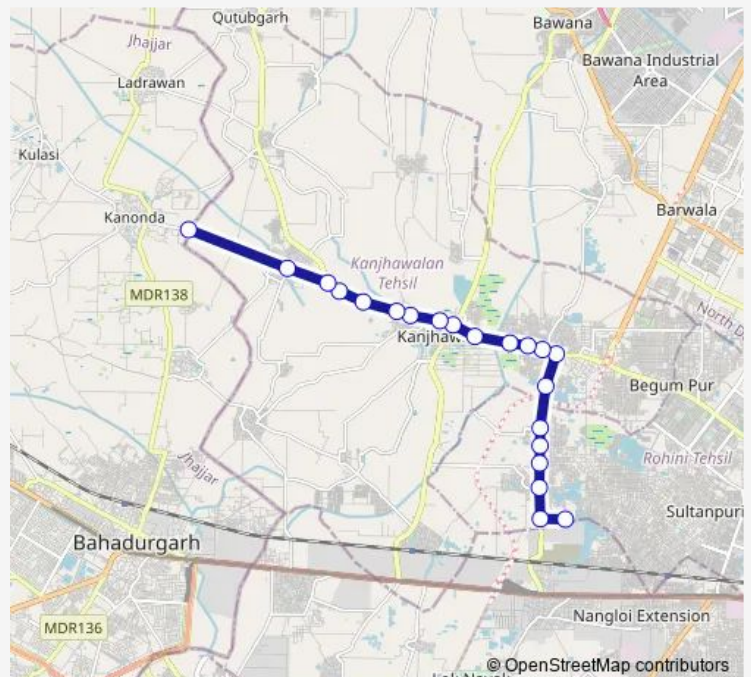

Bus 174Istlup

[Go to website](#)

Direction

Rani Khera Depot 3 — Jonti Border

21 stops

[Open route schedule](#)

Rani Khera Depot 3

Rani Khera Depot Crossing

Jonti Crossing

Jonti Village

Jonti Border

Route schedule

Rani Khera Depot 3 — Jonti Border

Monday 04:30-07:18

Tuesday 04:30-07:18

Wednesday 04:30-07:18

Thursday 04:30-07:18

Friday 04:30-07:18

Saturday 04:30-07:18

Sunday 04:30-07:18

Route info

Direction: Rani Khera Depot 3

Stops: 21

Trip Duration: 0 hour 53 min