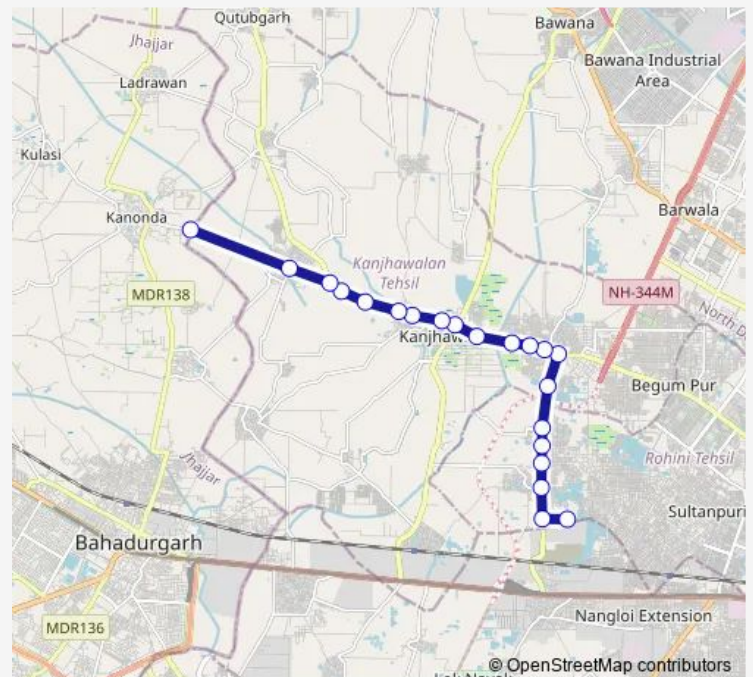

Bus 174Istlup

[Go to website](#)

Direction

Rani Khara Depot 3 — Jonti Border

21 stops

[Open route schedule](#)

Rani Khara Depot 3

Rani Khara Depot Crossing

Jonti Crossing

Jonti Village

Jonti Border

Route schedule

Rani Khara Depot 3 — Jonti Border

Monday 04:30-07:18

Tuesday 04:30-07:18

Wednesday 04:30-07:18

Thursday 04:30-07:18

Friday 04:30-07:18

Saturday 04:30-07:18

Sunday 04:30-07:18

Route info

Direction: Rani Khara Depot 3

Stops: 21

Trip Duration: 0 hour 53 min