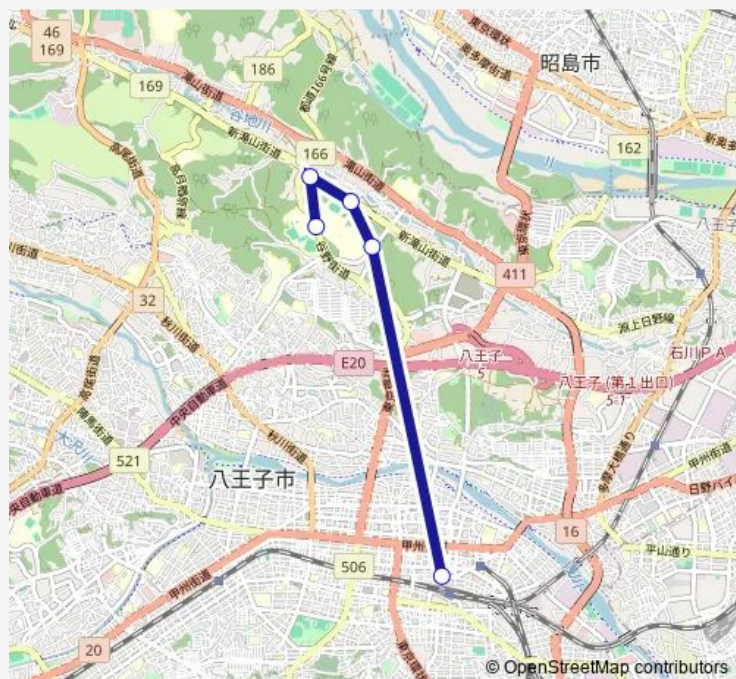

創価大学創大門

善太郎坂下

創価大学栄光門

Route schedule

八王子駅北口 — 創価大学栄光門

Monday 08:11-12:22

Tuesday 08:11-12:22

Wednesday 08:11-12:22

Thursday 08:11-12:22

Friday 08:11-12:22

Saturday —

Sunday —

Route info

Direction: 八王子駅北口

Stops: 5

Trip Duration: 0 hour 24 min

■ 八王子駅北口-〔急行〕創価大学栄光門

八王子駅北口-〔急行〕創価大学栄光門 Bus time schedules and route maps are available in an offline PDF at busmaps.com. Use the busmaps.com website to see live bus times, train schedule or subway schedule, and step-by-step directions for all public transit in Hachioji