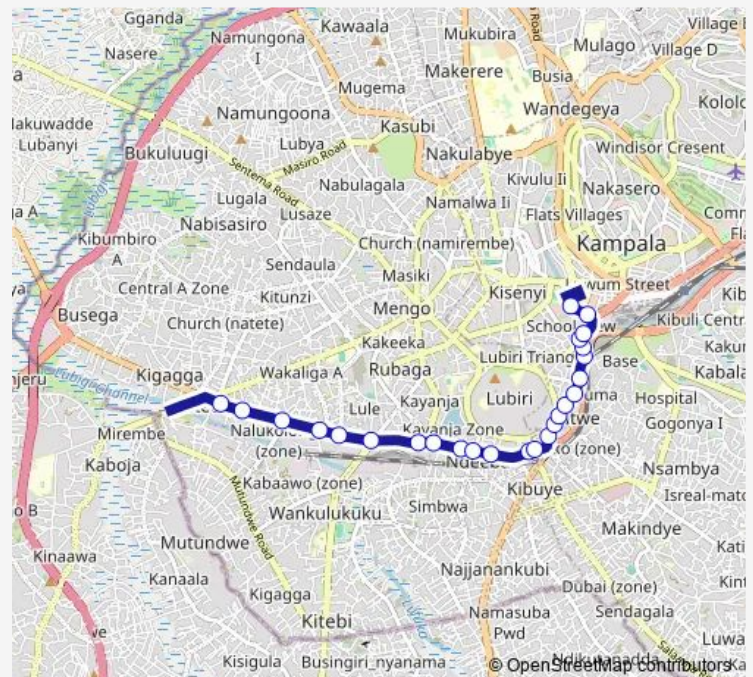

Thursday 06:30-19:00

Friday 06:30-19:00

Saturday 06:30-19:00

Sunday 06:30-19:00

Route info

Direction: Nateete Fuel Station (Sasaka Rd)

Stops: 25

Trip Duration: 0 hour 41 min

KA021 — Nateete Taxi Park-Old Taxi Park

Police Kafumbe (Mufasa Road)

Freedom Square

Shoprite - Total Petrol Station (Ben Kiawanuka St)

Mukwano Arcade

Direction

Old Taxi Park (Burton Street) — Nateete Fuel Station (Sasaka Rd)

20 stops

[Open route schedule](#)

Old Taxi Park (Burton Street)

Clock Tower

Pan-african Freedom Square - Usafi Market (Queen's Way)

Tezira House (Katwe)

Hotel Hensek

Lubiri Ring Rd - Mutesi Rd Jct