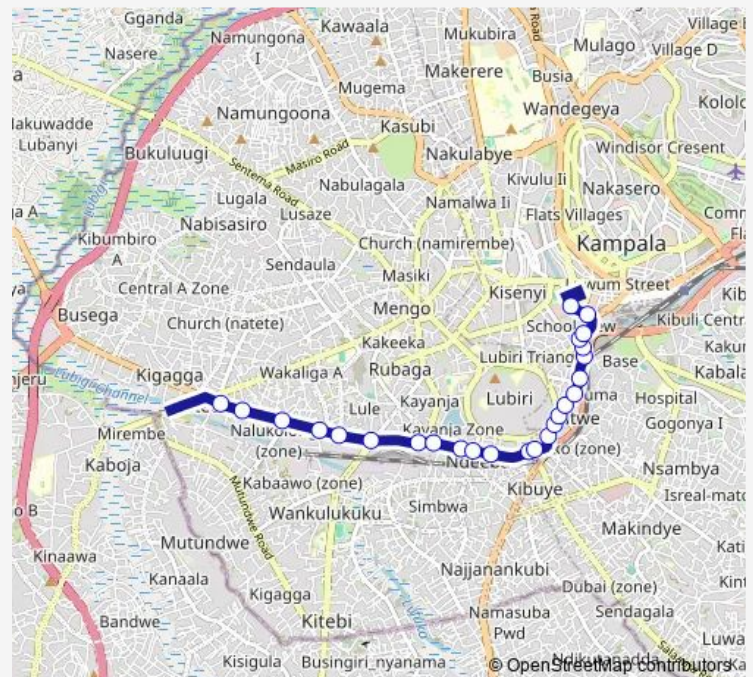

Thursday 06:30-19:00

Friday 06:30-19:00

Saturday 06:30-19:00

Sunday 06:30-19:00

Route info

Direction: Nateete Fuel Station (Sasaka Rd)

Stops: 25

Trip Duration: 0 hour 31 min

Ka021 — Nateete Taxi Park-Old Taxi Park

Police Kafumbe (Mufasa Road)

Freedom Square

Shoprite - Total Petrol Station (Ben Kiawanuka St)

Mukwano Arcade

Direction

Old Taxi Park (Burton Street) — Nateete Fuel Station (Sasaka Rd)

20 stops

[Open route schedule](#)

Old Taxi Park (Burton Street)

Clock Tower

Pan-african Freedom Square - Usafi Market (Queen's Way)

Tezira House (Katwe)

Hotel Hensek

Lubiri Ring Rd - Mutesi Rd Jct