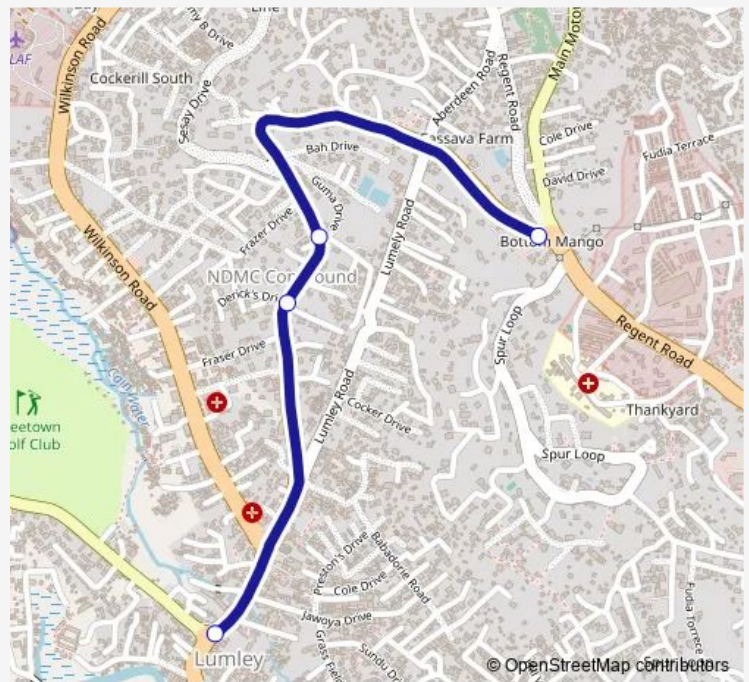

Communal Taxi Service Lumley to Wilberforce

[Go to website](#)

Direction

Lumley Filling Station — Wilberforce

4 stops

[Open route schedule](#)

Lumley Filling Station

Ndmc Compound

Blue Bell

Wilberforce

Route schedule

Lumley Filling Station — Wilberforce

Monday 08:13-17:41

Tuesday 08:13-17:41

Wednesday 08:13-17:41

Thursday 08:13-17:41

Friday 08:13-17:41

Saturday 14:38

Sunday 14:38

Route info

Direction: Lumley Filling Station

Stops: 4

Trip Duration: 0 hour 7 min

Lumley to Wilberforce